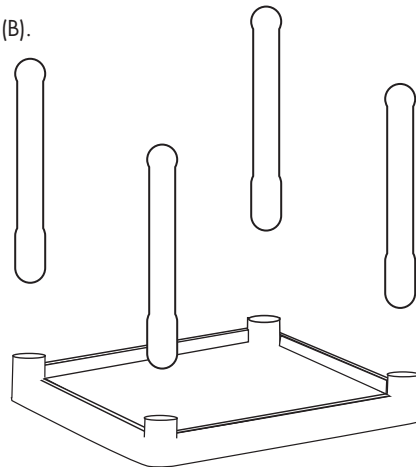

Recommended for ages 3 and up

This model is in compliance with ASTM toy safety standard F963 & CPSIA 2008

A) 4 table legs

B) 1 table top

C) 16 chair legs
4 each blue, green, orange, purple

D) 4 chair seats
1 each blue, green, orange, purple

E) 4 chair backs
1 each blue, green, orange, purple

Please read instructions completely before assembling. Assemble on a soft, smooth area. **Adult assembly required.**

1

Insert table leg (A) into bottom of table top (B).
Press firmly to snap into position.
Repeat for remaining 3 table legs.

Cleaning:

Wash plastic with mild dish soap.

Table weight capacity:

81 lbs. (37 kgs.)