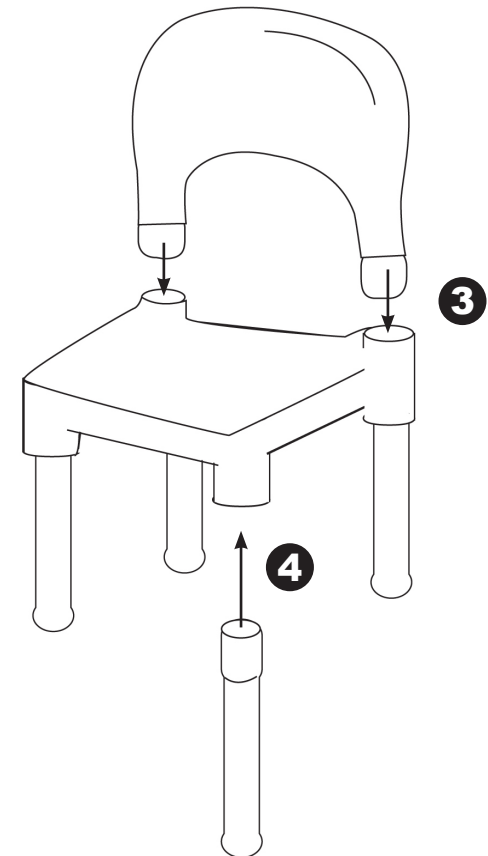

Cleaning

Use only household soap or mild detergent and warm water. Wipe with damp cloth.