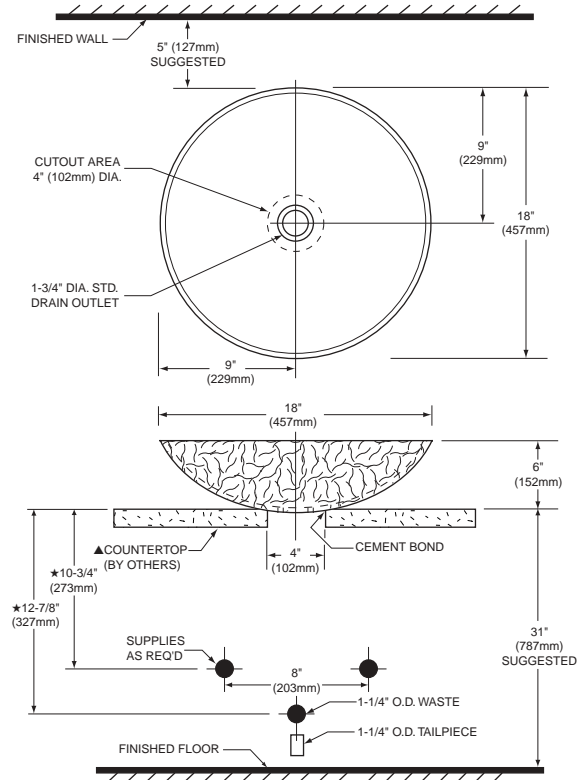

ROCK-ICE ABOVE-COUNTER BASIN, MODELS 32090 THRU 32140

- Artistic hand-crafted “cracked-ice” exterior design
- Glass construction
- Matte interior with clear rim edge accent
- Chrome strainer-type drain part #85010 included
- Made in USA

- ☐ **32100** Aqua blue color
- ☐ **32090** Black color
- ☐ **32130** Green color
- ☐ **32140** Clear and accent colors

Nominal Overall Dimensions:

18" x 6" (457 x 152mm)

Bowl Inside Dimensions:

16-1/2" (419mm) diameter

5" (127mm) depth

Fixture Dimensions conform to ANSI Standard
A112.19.2M

To Be Specified

- ☐ Color:
- ☐ Faucet:
- ☐ Faucet Finish:
- ☐ Supplies:
- ☐ 1-1/4" Trap:
- ☐ Nipple:

GLASS WARNING: Glass items are hand crafted and actual color and/or design may slightly vary. Changes in lighting may also effect appearance. Install with grid drain only.

CAUTION: Do not over-tighten. THE NUT ON THE DRAIN SET SHOULD BE FINGER TIGHTENED AND THEN TURNED NO MORE THAN ONE ADDITIONAL TURN. Silicone or a series of rubber gaskets will be used to create a water tight seal. The metal surfaces of the drain set should never come in contact with the glass (Doing so can cause stresses to build in the glass, which could later crack the glass).

NOTES:

- ★ DIMENSIONS SHOWN FOR LOCATION OF SUPPLIES AND "P" TRAP ARE SUGGESTED.
- ▲ FOR COUNTERTOP CUTOUT, REFER TO INSTALLATION INSTRUCTIONS SUPPLIED WITH LAVATORY. FITTINGS NOT INCLUDED AND MUST BE ORDERED SEPARATELY.

IMPORTANT: Dimensions of fixtures are nominal and may vary within the range of tolerances established by ANSI Standard A112.19.2M. These measurements are subject to change or cancellation. No responsibility is assumed for use of superseded or voided pages.