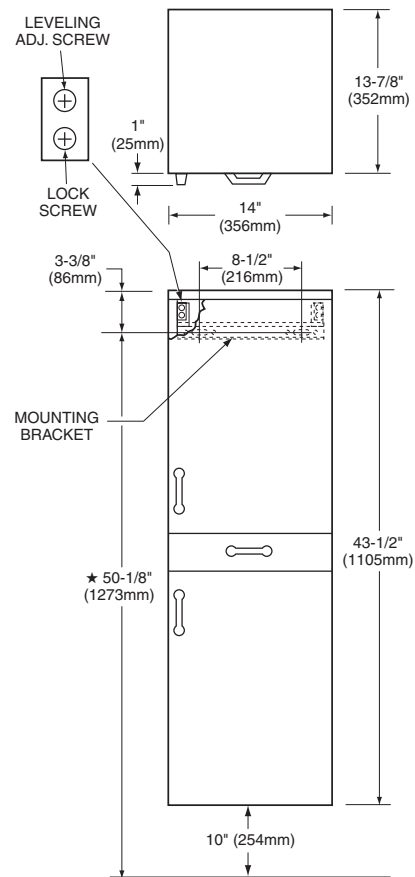

KYOMI WOOD DOOR CABINET, MODEL 89500

- Two doors with one drawer in Italian Cherry or Wenge finishes
- Minimalist styling in Italian Cherry wood or Wenge wood veneer construction
- Adjustable-height glass shelving
- Design-matched to compliment Kyomi console or pedestal
- Decorative left side Chrome handles only
- Made in Italy

Nominal Dimensions:

14" x 14" x 43-1/2"
(356 x 356 x 1105mm)

To Be Specified

- Cabinet Finish:

NOTES:

- ★ DIMENSIONS SHOWN FOR WALL BRACKET LOCATION ARE SUGGESTED. OTHER TYPES OF MOUNTING BRACKETS AND HARDWARE MAY BE SUPPLIED WITH CABINET.
 - REFER TO INSTALLATION INSTRUCTIONS SUPPLIED WITH CABINET.
 - PROVIDE SUITABLE REINFORCEMENT FOR ALL WALL SUPPORTS.
- These measurements are subject to change or cancellation.
No responsibility is assumed for use of superseded or voided pages.