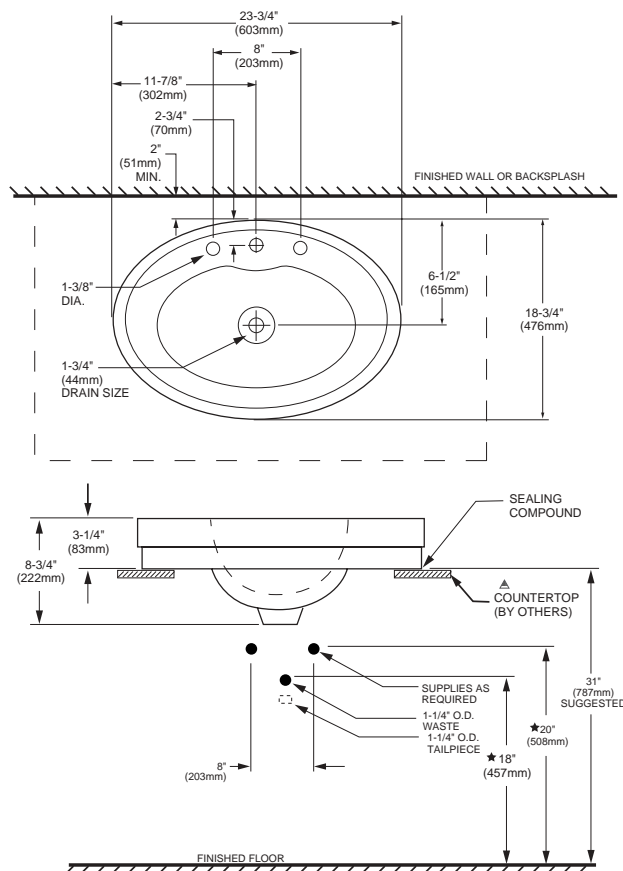

### Nominal Overall Dimensions

23-3/4" x 18-3/4" (603 x 476mm)

3" (76mm) height above counter

### Bowl Inside Dimensions:

16-1/4" x 11-1/2" (413 x 292mm)

Fixture Dimensions conform to ANSI Standard

A112.19.2M

### NOTES:

★ DIMENSIONS SHOWN FOR LOCATION OF SUPPLIES AND "P" TRAP ARE SUGGESTED.

▲ FOR COUNTERTOP CUTOUT, REFER TO INSTALLATION INSTRUCTIONS SUPPLIED WITH LAVATORY. FITTINGS NOT INCLUDED AND MUST BE ORDERED SEPARATELY.

IMPORTANT: Dimensions of fixtures are nominal and may vary within the range of tolerances established by ANSI Standard A112.19.2M. These measurements are subject to change or cancellation. No responsibility is assumed for use of superseded or voided pages.