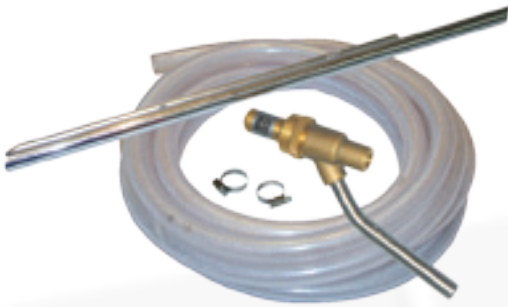

PROFESSIONAL SAND BLAST KIT - 4050 PSI

PART NUMBER	NOZZLE	ORIFICE	LIST PRICE
16.0206	020	1.0 mm	176.75
16.0207	030	1.1 mm	176.75
16.0208	035	1.15 mm	176.75
16.0209	040	1.25 mm	176.75
16.0210	045	1.3 mm	176.75
16.0211	050	1.45 mm	176.75
16.0212	060	1.6 mm	176.75
PRESSURE	max 4050 psi		
TEMPERATURE	max 195°F		

REPLACEMENT NOZZLES FOR PROFESSIONAL SAND BLAST KITS

PART NUMBER	NOZZLE	ORIFICE	LIST PRICE
17.0875	020	1.0 mm With O-Ring	5.70
17.0876	030	1.1 mm With O-Ring	5.70
17.0877	035	1.15 mm With O-Ring	5.70
17.0878	040	1.25 mm With O-Ring	5.70
17.0879	045	1.3 mm With O-Ring	5.70
17.0880	050	1.45 mm With O-Ring	5.70
17.0881	060	1.6 mm With O-Ring	5.70

REPLACEMENT PARTS - PROFESSIONAL SAND BLAST KIT

PART NUMBER	DESCRIPTION	LIST PRICE
41.0357	Brass Nozzle Holder w/Tungsten Carbide Nozzle Cone	49.00
41.0358	O-ring Ø 13,1x2,62	1.00
41.0360	1/4 BSP Blocking Nozzl Plug	1.30
41.0363	20" Sand Probe	11.00