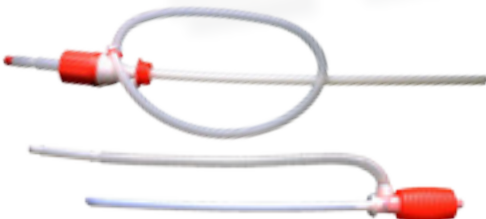

CHEMICAL PAIL PUMPS

PART NUMBER	DESCRIPTION	LIST PRICE
22.0282	Chemical Drum Pump (White Tube 35", 1" Diameter)	28.00
22.0283	Chemical Pail Pump (White Tube 16", 1/2" Diameter)	14.80