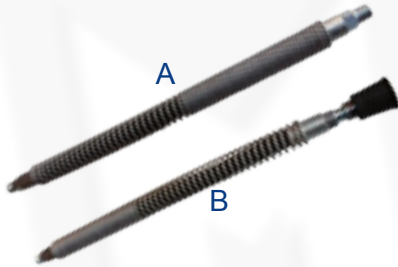

KOBRAJET I 4000 PSI 1 WIRE NON MARKING BLUE

PART NUMBER	DESCRIPTION	LIST PRICE
29.0009	Hose Assembly 3/8 x 25'	86.50
29.0010	Hose Assembly 3/8 x 50'	161.00
29.0011	Hose Assembly 3/8 x 75'	214.50
29.0012	Hose Assembly 3/8 x 100'	297.00
TEMPERATURE RANGE	-40°F to +310°F	

KOBRAJET I 6000 PSI 2 WIRE NON MARKING BLUE

PART NUMBER	DESCRIPTION	LIST PRICE
29.0014	Hose Assembly 3/8 x 25'	106.00
29.0015	Hose Assembly 3/8 x 50'	186.00
29.0016	Hose Assembly 3/8 x 75'	264.00
29.0017	Hose Assembly 3/8 x 100'	340.00
TEMPERATURE RANGE	-40°F to +310°F	

KOBRAJET 1 4000 PSI 1 WIRE NON MARKING GREY

PART NUMBER	DESCRIPTION	LIST PRICE
29.0110	Hose Assembly 3/8 x 50'	161.00
29.0111	Hose Assembly 3/8 x 100'	297.00

• HIGH TENSILE STEEL WIRE BRAID REINFORCEMENT, 3/8" M SOLID & SWIVEL ENDS WITH BLACK BEND RESTRICTORS ABRASION AND WEATHER RESISTANT SYNTHETIC RUBBER OUTER COVER