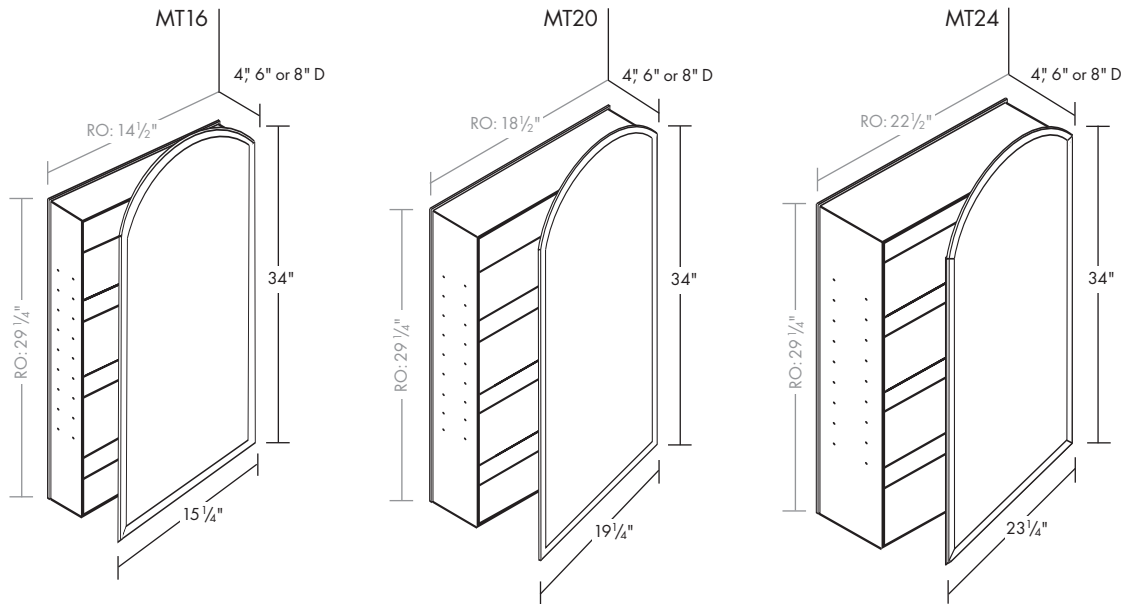

MT SERIES ARCH CABINETS

	MT16	MT20	MT24	
Overall Measurement	15 1/4" W x 34" H	19 1/4" W x 34" H	23 1/4" W x 34" H	
Rough Opening	14 1/2" W x 29 1/4" H	18 1/2" W x 29 1/4" H	22 1/2" W x 29 1/4" H	
4" Depth	Bevel/Left	MT16D4ABL	MT20D4ABL	MT24D4ABL
	Plain/Left	MT16D4APL	MT20D4APL	MT24D4APL
	Bevel/Right	MT16D4ABR	MT20D4ABR	MT24D4ABR
	Plain/Right	MT16D4APR	MT20D4APR	MT24D4APR
	Bevel/Left/Electric	MT16D4ABLE	MT20D4ABLE	MT24D4ABLE
	Plain/Left/Electric	MT16D4APLE	MT20D4APLE	MT24D4APLE
	Bevel/Right/Electric	MT16D4ABRE	MT20D4ABRE	MT24D4ABRE
	Plain/Right/Electric	MT16D4APRE	MT20D4APRE	MT24D4APRE
6" Depth	Bevel/Left	MT16D6ABL	MT20D6ABL	MT24D6ABL
	Plain/Left	MT16D6APL	MT20D6APL	MT24D6APL
	Bevel/Right	MT16D6ABR	MT20D6ABR	MT24D6ABR
	Plain/Right	MT16D6APR	MT20D6APR	MT24D6APR
	Bevel/Left/Electric	MT16D6ABLE	MT20D6ABLE	MT24D6ABLE
	Plain/Left/Electric	MT16D6APLE	MT20D6APLE	MT24D6APLE
	Bevel/Right/Electric	MT16D6ABRE	MT20D6ABRE	MT24D6ABRE
	Plain/Right/Electric	MT16D6APRE	MT20D6APRE	MT24D6APRE
8" Depth	Bevel/Left	MT16D8ABL	MT20D8ABL	MT24D8ABL
	Plain/Left	MT16D8APL	MT20D8APL	MT24D8APL
	Bevel/Right	MT16D8ABR	MT20D8ABR	MT24D8ABR
	Plain/Right	MT16D8APR	MT20D8APR	MT24D8APR
	Bevel/Left/Electric	MT16D8ABLE	MT20D8ABLE	MT24D8ABLE
	Plain/Left/Electric	MT16D8APLE	MT20D8APLE	MT24D8APLE
	Bevel/Right/Electric	MT16D8ABRE	MT20D8ABRE	MT24D8ABRE
	Plain/Right/Electric	MT16D8APRE	MT20D8APRE	MT24D8APRE

robern.