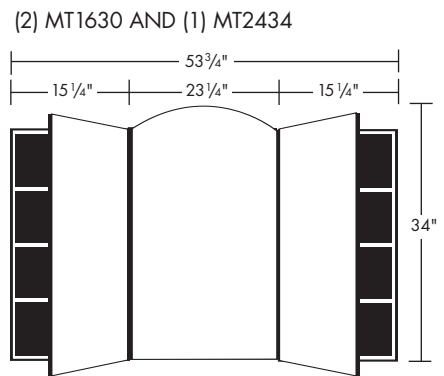

MT SERIES CABINETS

STACK FILLERS

MT Series Stack Fillers allow cabinets to be stacked vertically. The filler adds $\frac{5}{8}''$ to the height of the combined cabinets.

robern®