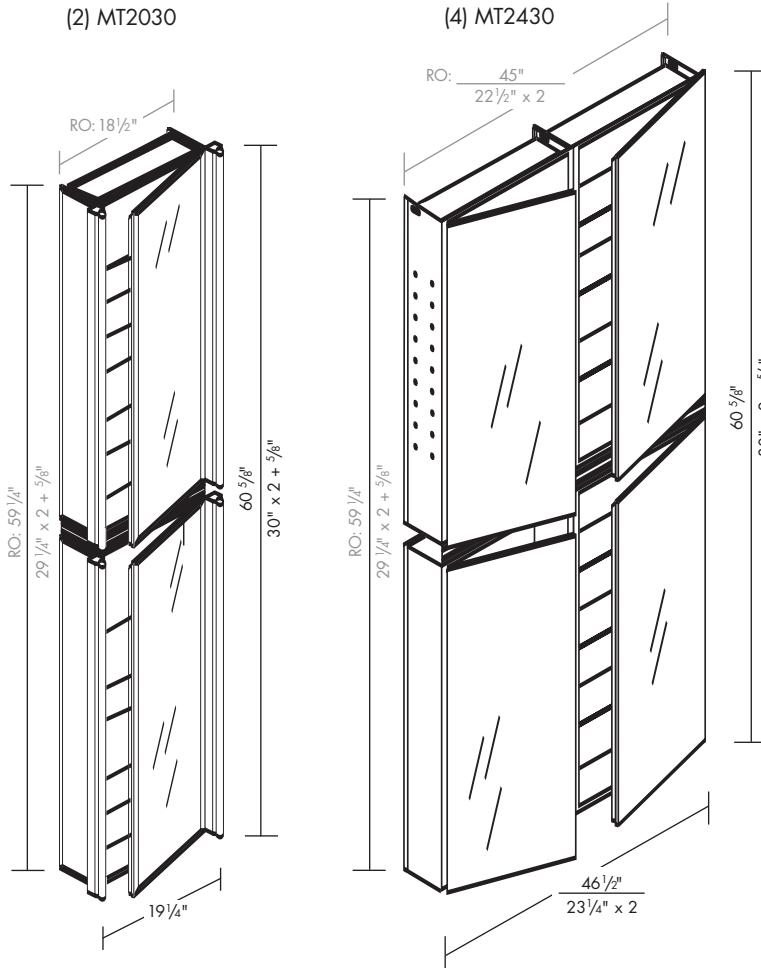

MT SERIES CABINETS

STACK FILLERS

MT Series Stack Fillers allow cabinets to be stacked vertically. The filler adds $\frac{5}{8}''$ to the height of the combined cabinets.