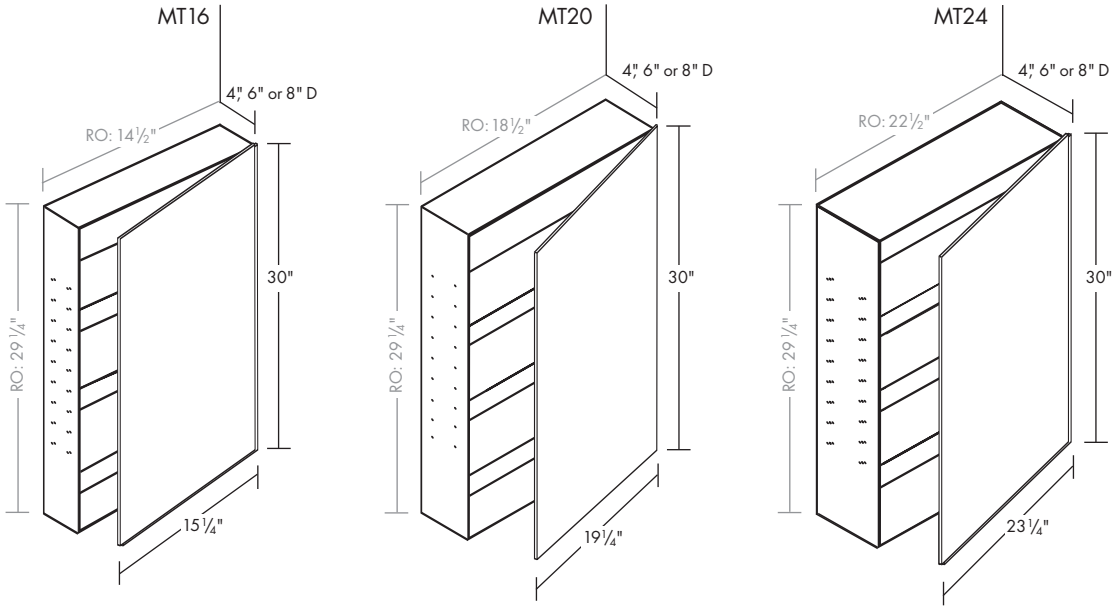

Adjustable clear glass shelves provide the flexibility needed to accommodate a variety of bathroom necessities.

170° HINGE SWING

Adjustable heavy-duty concealed hinges open a full 170°, offering convenient three-way adjustments as well as one of the widest swings available in a self-closing hinge. Right- or left-hinge adjustability.

robern.

MT SERIES FLAT CABINETS

	MT16	MT20	MT24	
Overall Measurement	15 1/4" W x 30" H	19 1/4" W x 30" H	23 1/4" W x 30" H	
Rough Opening	14 1/2" W x 29 1/4" H	18 1/2" W x 29 1/4" H	22 1/2" W x 29 1/4" H	
4" Depth	Bevel/Non-handed Plain/Non-handed Bevel/Left/Electric Plain/Left/Electric Bevel/Right/Electric Plain/Right/Electric	MT16D4FBN MT16D4FPN MT16D4FBLE MT16D4FPLE MT16D4FBRE MT16D4FPRE	MT20D4FBN MT20D4FPN MT20D4FBLE MT20D4FPLE MT20D4FBRE MT20D4FPRE	MT24D4FBN MT24D4FPN MT24D4FBLE MT24D4FPLE MT24D4FBRE MT24D4FPRE
6" Depth	Bevel/Non-handed Plain/Non-handed Bevel/Left/Electric Plain/Left/Electric Bevel/Right/Electric Plain/Right/Electric	MT16D6FBN MT16D6FPN MT16D6FBLE MT16D6FPLE MT16D6FBRE MT16D6FPRE	MT20D6FBN MT20D6FPN MT20D6FBLE MT20D6FPLE MT20D6FBRE MT20D6FPRE	MT24D6FBN MT24D6FPN MT24D6FBLE MT24D6FPLE MT24D6FBRE MT24D6FPRE
8" Depth	Bevel/Non-handed Plain/Non-handed Bevel/Left/Electric Plain/Left/Electric Bevel/Right/Electric Plain/Right/Electric	MT16D8FBN MT16D8FPN MT16D8FBLE MT16D8FPLE MT16D8FBRE MT16D8FPRE	MT20D8FBN MT20D8FPN MT20D8FBLE MT20D8FPLE MT20D8FBRE MT20D8FPRE	MT24D8FBN MT24D8FPN MT24D8FBLE MT24D8FPLE MT24D8FBRE MT24D8FPRE