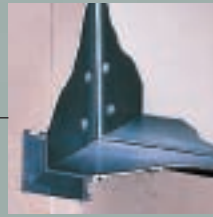

PATENTED SWING-OUT MIRROR

This mirror offers 2x magnification.

SOLID ALUMINUM CONSTRUCTION

Aluminum resists the intense moisture of the bathroom environment, ensuring long-lasting beauty.