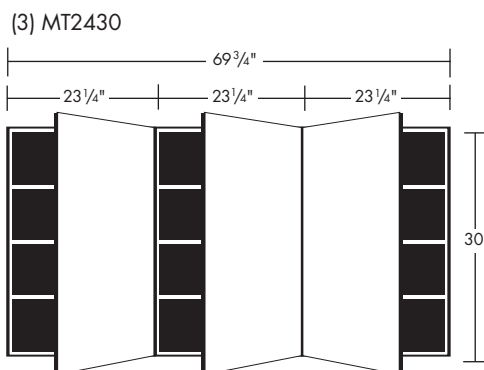

MT SERIES CABINETS

STACK FILLERS

MT Series Stack Fillers allow cabinets to be stacked vertically. The filler adds $\frac{5}{8}''$ to the height of the combined cabinets.

robern®