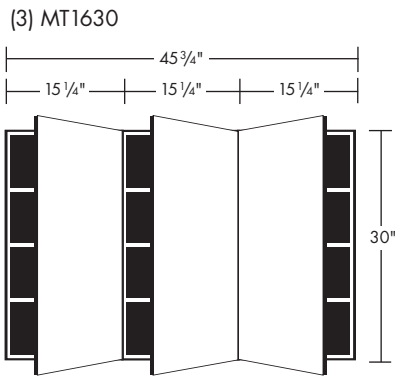

MT SERIES CABINETS

STACK FILLERS

MT Series Stack Fillers allow cabinets to be stacked vertically. The filler adds $\frac{5}{8}''$ to the height of the combined cabinets.

robern®