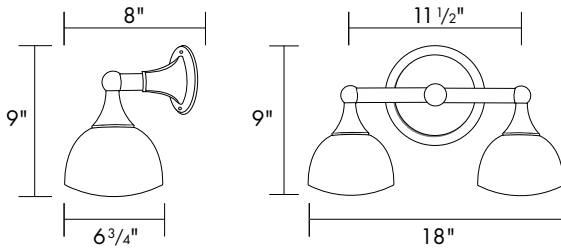

Tradition Single and Double Sconces

The Tradition Sconce

Brushed Nickel Single Sconce	MLLWTRBN
Chrome Single Sconce	MLLWTRCR
Brushed Nickel Double Sconce	MLLWTRBNDD
Chrome Double Sconce	MLLWTRCRDD