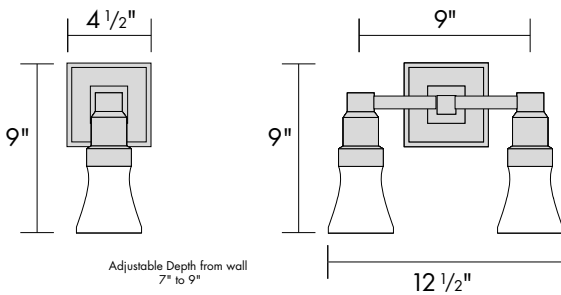

MLLWS Single and Double Sconces

The MLLWS Sconce

Brushed Nickel Single Sconce	MLLWSBN
Chrome Single Sconce	MLLWSCH
Brushed Nickel Double Sconce	MLLWSBNDD
Chrome Double Sconce	MLLWSCHDD