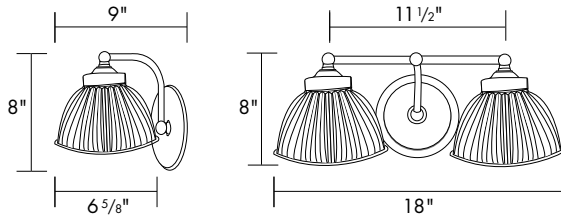

SCONCES

Artisan Single and Double Sconces

The Artisan Sconce

Brushed Nickel Single Sconce	MLLWARBN
Chrome Single Sconce	MLLWARCR
Brushed Nickel Double Sconce	MLLWARBNDD
Chrome Double Sconce	MLLWARCRDD