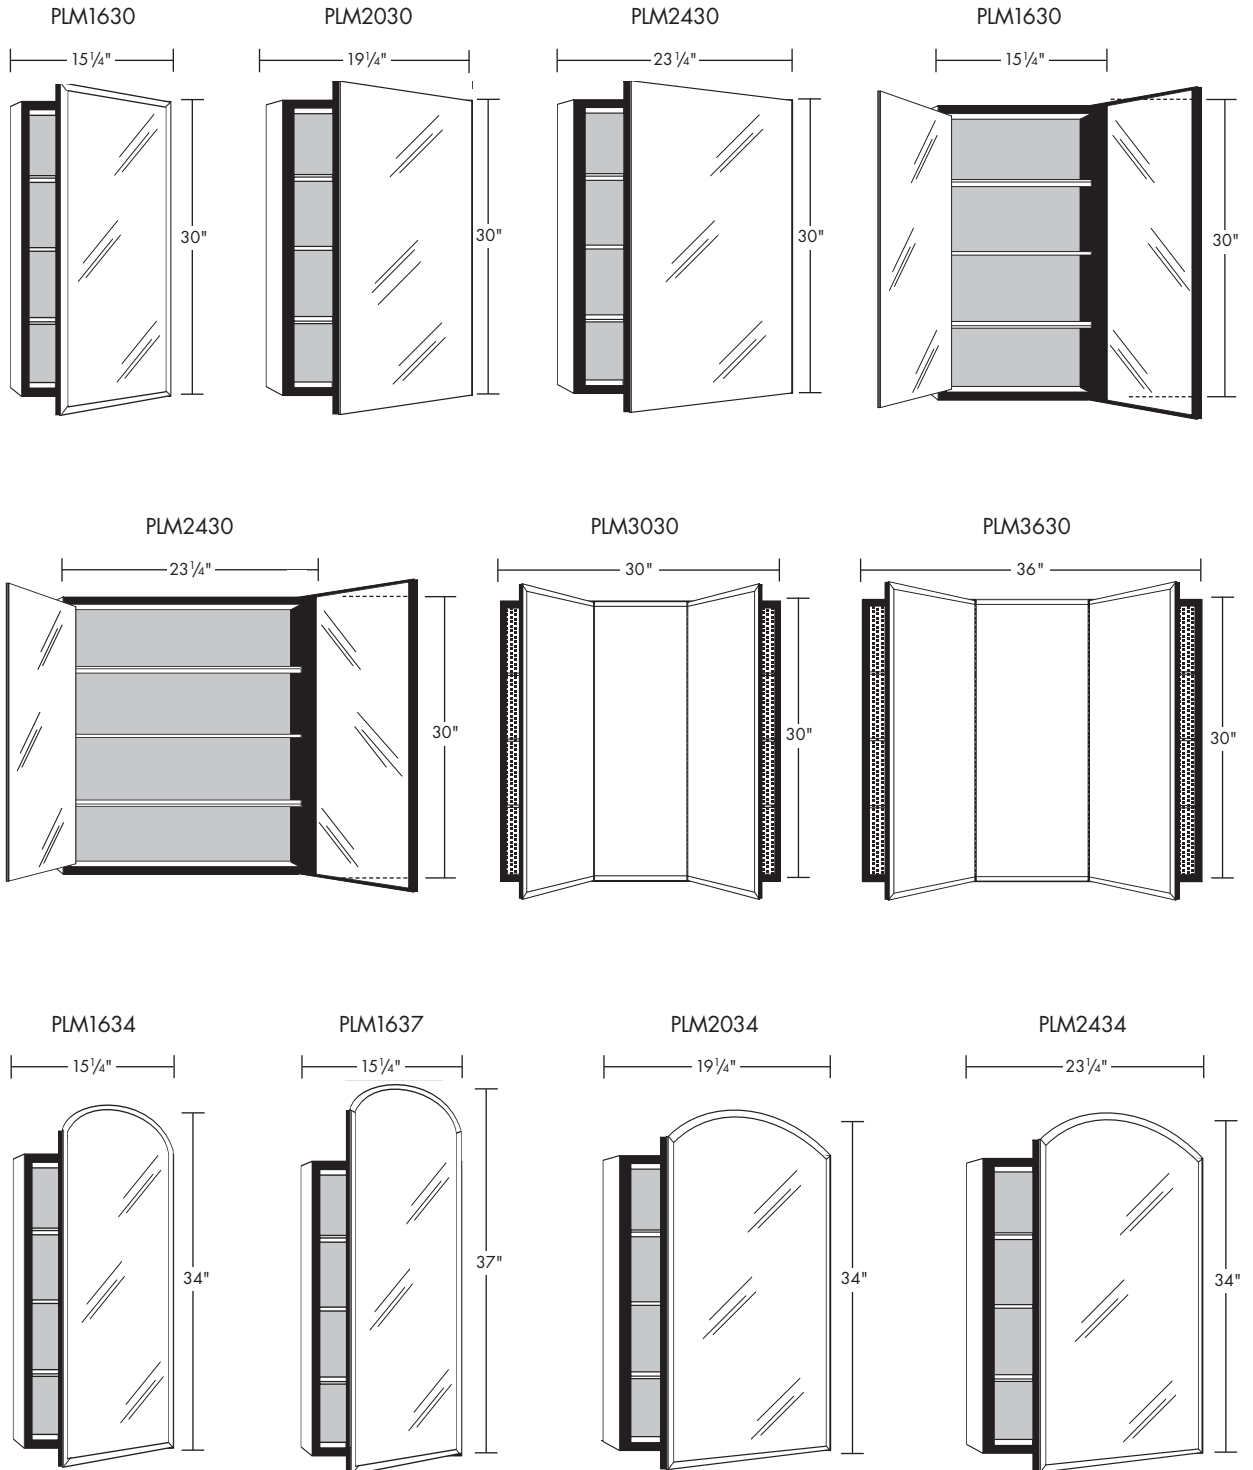

robern.

PLM SERIES CABINETS

FEATURES

- Rust-free aluminum construction
- SAFESEAL™ gasket frame
- Three-way adjustable concealed hinge systems
- Three adjustable glass shelves
- 1/2" beveled or plain mirrored door
- Mirrored interior doors and cabinet
- White or black interior with 4" depth
- Choice of three widths: 16", 20" and 24"
- Door opening angle: 170°
- Concealed surface-mounting system
- Matching modular light fixtures
- Choice of over 30 models
- Two door styles: flat and arched

Modular design lets you mix and match styles, lights and sizes for the look you want.

Adjustable, heavy-duty hinges open to 170°. The PLM3030 and PLM3630 open to 100°.

1/2" beveled plain exterior and double interior mirrors offer convenient ways to use your cabinet with the door open or closed.

Three adjustable glass shelves help keep the interior of your cabinets organized.

Cabinet and lights can be recessed or surface-mounted with optional side kit. Mirrored side kit blends well with any wall surface.

A smooth, easy-to-grip finger pull surrounds the edge of each door.

robern®

PLM SERIES CABINETS

SINGLE CABINET DIMENSIONS

robern.

PLM SERIES CABINETS

FLAT CABINET DIMENSIONS

Overall Width		15 ¹ / ₄ " W	19 ¹ / ₄ " W	23 ¹ / ₄ " W
Height and Style of Cabinet	Rough Opening	14 ¹ / ₂ " W x 29 ¹ / ₄ " H	18 ¹ / ₂ " W x 29 ¹ / ₄ " H	22 ¹ / ₂ " W x 29 ¹ / ₄ " H
	30"H Frameless flat door with black cabinet	PLM1630B	PLM2030B	PLM2430B
	30"H Frameless flat door with white cabinet	PLM1630W	PLM2030W	PLM2430W
	30"H Beveled flat door with black cabinet	PLM1630BB	PLM2030BB	PLM2430BB
	30"H Beveled flat door with white cabinet	PLM1630WB	PLM2030WB	PLM2430WB
	30"H Tri-view door with black cabinet	PLM1630BT		PLM2430BT
	30"H Tri-view door with white cabinet	PLM1630WT		PLM2430WT
Overall Width		30" W	34" W	
	Rough Opening	29 ¹ / ₄ " W x 29 ¹ / ₄ " H	35 ¹ / ₄ " W x 29 ¹ / ₄ " H	
	30"H Beveled 3-door with black cabinet	PLM3030B	PLM3630B	
	30"H Beveled 3-door with white cabinet	PLM3030W	PLM3630W	