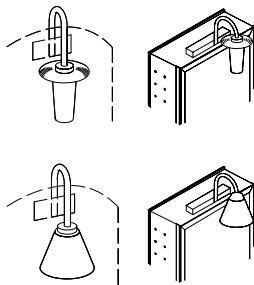

MODULAR LIGHTING

LIGHTING SPECIFICATIONS

		Overall Measurement		
		30" (MT)	40" (MP)	
NEW M Series Reflexion Light Kit	Plain	Rough Opening	30"H x 3½"W	39¾"H x 3½"W
		Polished Chrome	MTFL3.5T5PCR	MPFL3.5T5PCR
	Brushed Nickel	MTFL3.5T5PBN	MPFL3.5T5PBN	
	Bevel	Polished Chrome	MTFL3.5T5BCR	MPFL3.5T5BCR
		Brushed Nickel	MTFL3.5T5BBN	MPFL3.5T5BBN

NEW - M SERIES REFLEXION® LIGHTS

		Overall Measurement				
		30" (MT)	40" (MP)			
M_FL Vertical Light Kits	Glass Shade	Rough Opening	30"H x 1½"W	Finishes*	39¾"H x 1½"W	Finishes*
		Dimmable	MTFLG-	CH BR WH BL	MPFLG-	CH BR WH BL
	Plastic Shade	Dimmable	MTFLP-	CH BR WH BL	MPFLP-	CH BR WH BL
		Non-Dimmable	MTFLPWHN MTFLPBLN			

*CH - Chrome; BR - Brass; WH - White; BL - Black

MOUNTED HALOGEN LIGHTS

		Description	Chrome & Glass Shade	All-Chrome Shade	Colored Aluminum Shade	Finishes**
Mounted Halogen Lights	Mirror Mount	2 Halogen Lights per Kit	WMHA2	WMHB2	WHMC2-	E S
		3 Halogen Lights per Kit	WMHA3	WMHB3	WHMC3-	E S
	Cabinet Mount	1 Halogen Light per Kit	CAHM-A	CAHMB	CAHMC-	E S

**E - Ebony Black; S - Matte Silver