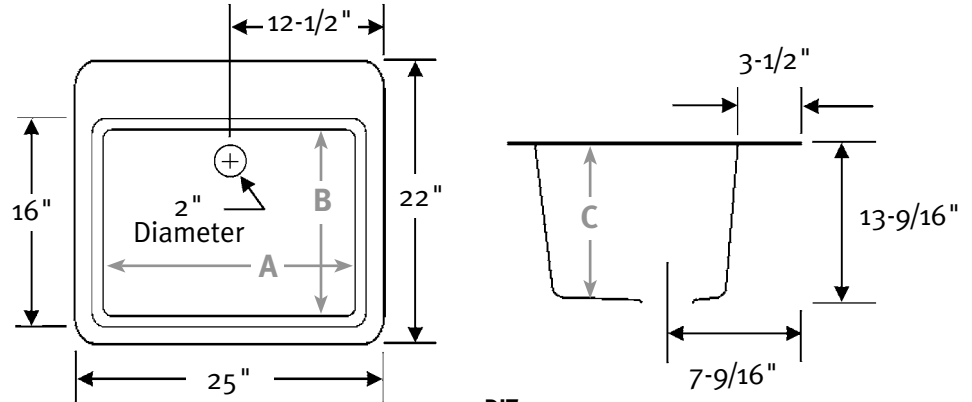

Manufactured from Swanstone Veritek®
(see page 2 for detailed information)

WARRANTY
Limited 1-year – Residential
Limited 1-year – Commercial

FEATURES

- Made of sturdy Veritek with no surface coating to chip or crack
- Will not mold or mildew
- Available in solid and aggregate colors
- Flat deck—allows for a variety of faucet applications
- 17 1/2 gallon capacity
- Installs into countertop for an upgrade laundry room look

DIT
25" W x 22" D
(635 mm x 559 mm)
A 21-1/2", B 16", C 12-3/4"

SPECIFICATIONS

DIT Single, Self-Rimming Drop-In Laundry Tub

Model	Part	Dimensions	Ship Wt. Lb.	Ship UPS	Carton Dims. In.	Cu. Ft.
DIT	Dl00000	25" W x 22" D (635 mm x 559 mm)	17	UPS	26 x 23 x 16	5.43

Fits opening of 23-5/8" W x 20-5/8" D (600 mm x 524 mm)

DIT-6pk	Dl000006	25" W x 22" D	89	—	39 x 26 x 23	13.5
---------	----------	---------------	----	---	--------------	------

DIT Includes: One single tub and drain with hardware for countertop attachment, and complete installation instructions.

Packaging: Packed in individual cartons.

DIT-6pk Includes: Six single tubs and drains with hardware for countertop attachment, and complete installation instructions.

Packaging: Packed in 6-packs.

STANDARDS AND RATINGS