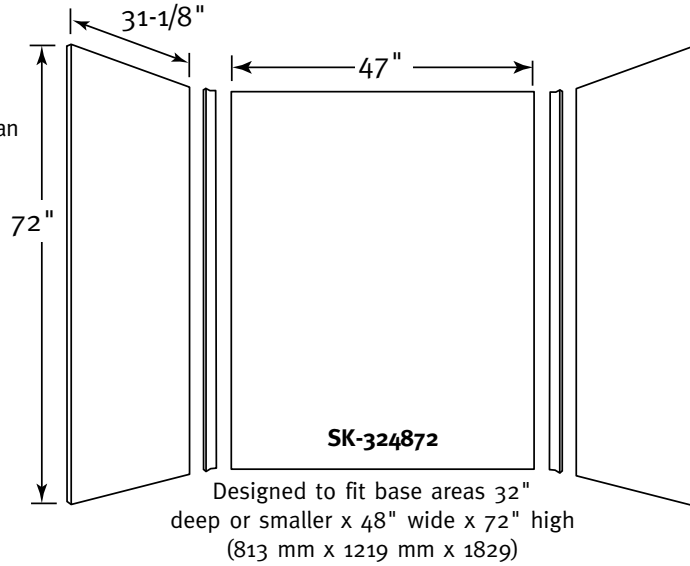

- The SK-324872 is a 5-piece shower wall panel system with a smooth surface

SPECIFICATIONS

SK-324872 Swanstone Shower Wall Kit

Model	Part	Base Area Designed To Fit	Ship Wt. Lb.	Ship UPS	Carton Dims. In.	Cu. Ft.
SK-324872	SK324872	32" D* x 48" W x 72" H (813 mm x 1219 mm x 1829 mm) (*or smaller)	140	-	74 x 55 x 3	7.07

Kit Includes: Two side panels, one back panel, two corner molding strips, two corner soap dishes, four tubes of adhesive, one tube of caulk, one roll of pressure sensitive tape and complete installation instructions.