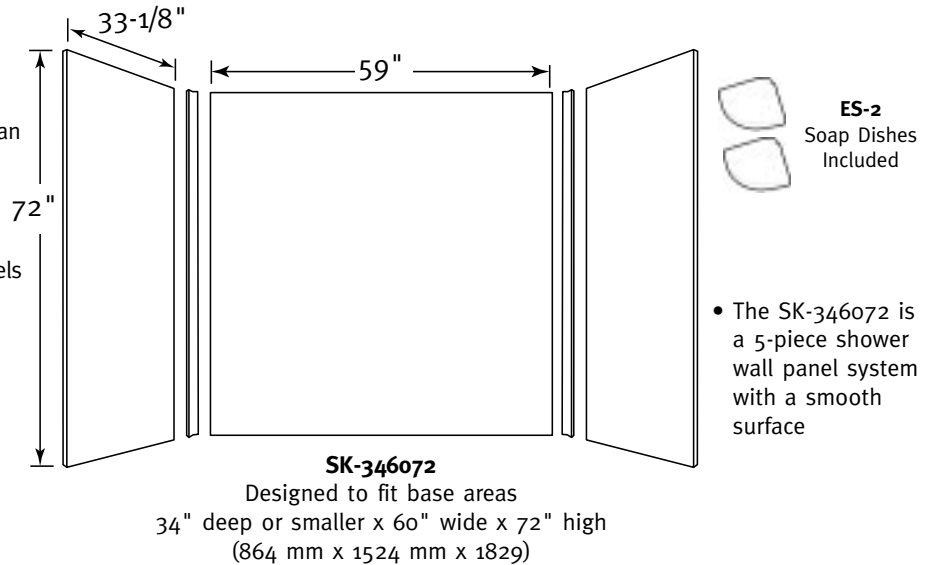

FEATURES

- Reinforced solid surface means color and texture run all the way through and cannot wear away
- Will not mold or mildew, no grout to clean
- Ideal for remodeling, panels glue up over existing surface
- Coordinates with Swanstone Vanity Tops, Shower Floors and Decorative Panels
- A complete kit with everything you need to design your shower
- Wall panels are cut to fit most shower applications with no trimming required
- Heat resistant—walls can handle steamer units
- Compression molding means superior durability

- The SK-346072 is a 5-piece shower wall panel system with a smooth surface

SPECIFICATIONS

SK-346072 Swanstone Shower Wall Kit

Model	Part	Base Area Designed To Fit	Ship Wt. Lb.	Ship UPS	Carton Dims. In.	Cu. Ft.
SK-346072	SK346072	34" D* x 60" W x 72" H (864 mm x 1524 mm x 1829 mm) (*or smaller)	140	-	74 x 55 x 3	7.07

Kit Includes: Two side panels, one back panel, two corner molding strips, two corner soap dishes, four tubes of adhesive, one tube of caulk, one roll of pressure sensitive tape and complete installation instructions.