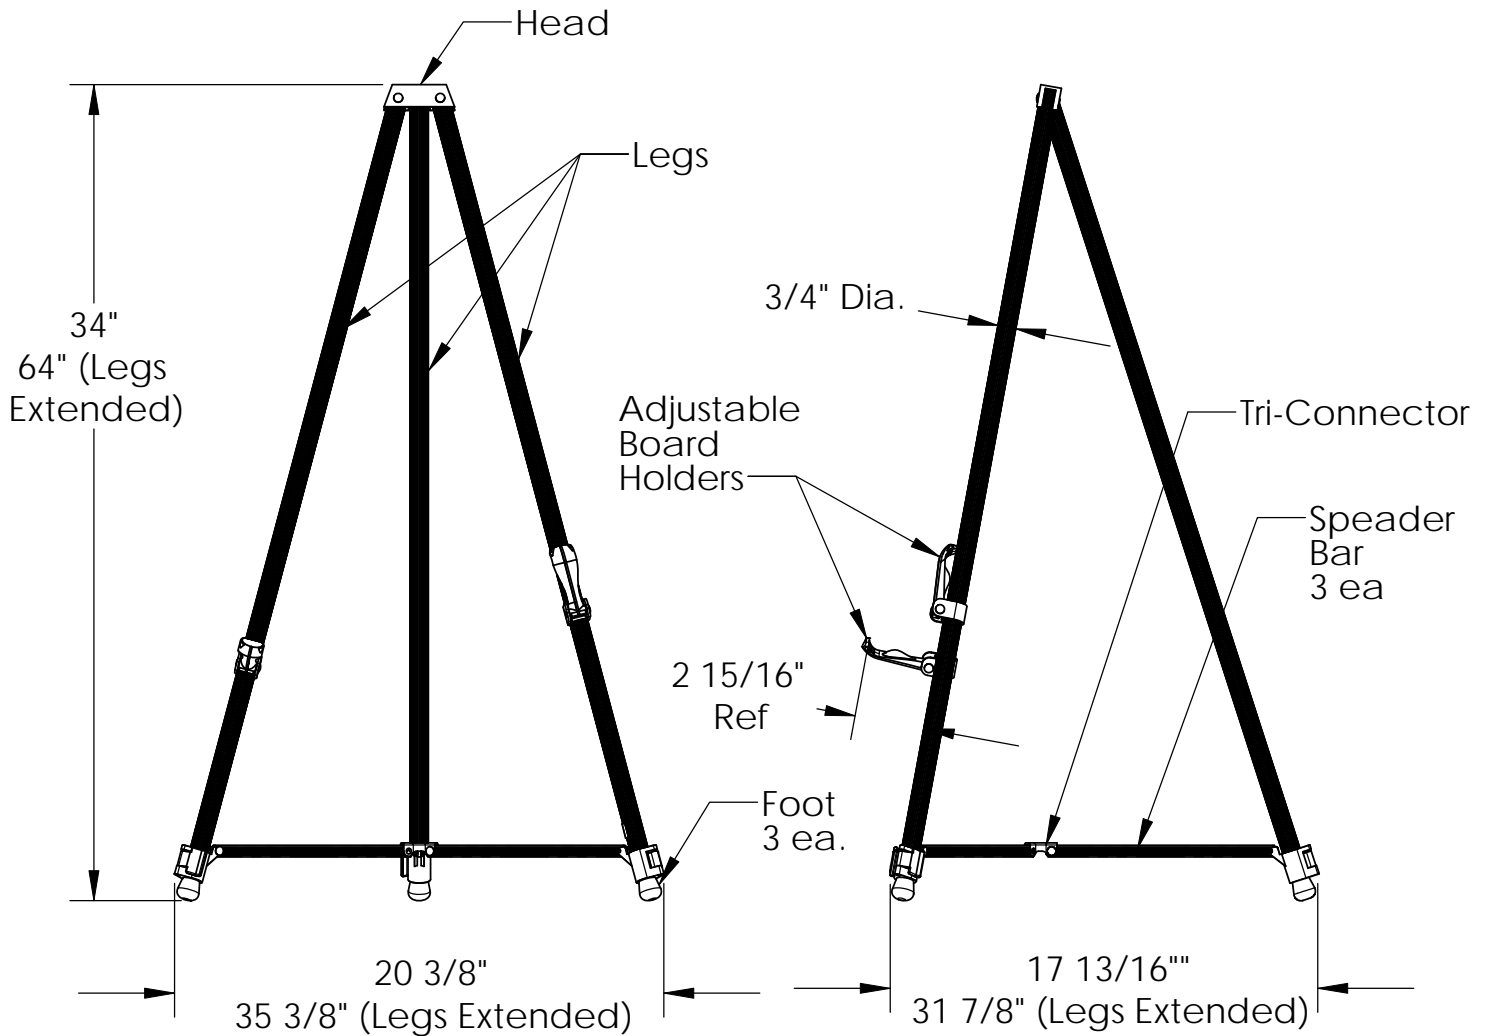

1050

Telescoping Presentation Easel (Black)

ghent®

Materials:

- Black Anodized Aluminum Legs and Spreader Bars
- Silver Finished Cast Aluminum Head
- Zinc Plated Steel Tri-connector
- Black Thermoplastic Fittings and Board Holders
- Black Rubber Feet

Features:

- Telescoping Legs
- Non-skid Feet
- Adjustable Board Holders

Notes:

- Maximum Load Capacity 25 lbs.