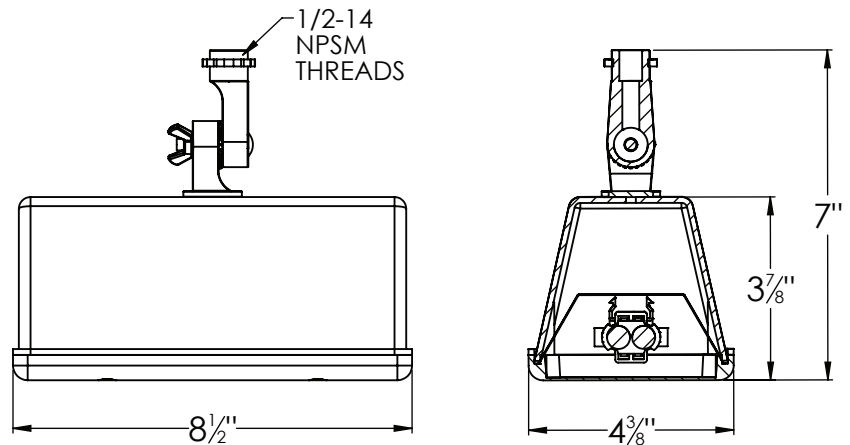

Construction

Housing is die formed polycarbonate.

Finish

All exposed surface area is painted black.

Diffuser

Clear polycarbonate lens is attached to housing with (4) four screws.

Electrical

This unit is wired for 120VAC/60 Hz. operation. Ballast is Class P listed magnetic normal power factor. Type 1 for outdoor use.

Lamping

For use with 13W PL Bi-Pin fluorescent lamps, included.

Certification

cETLus certified for wet locations.

Ordering Information:

Model No.	Finish	Qty.	Lamp	H	W	D
TPDW113BKPLT	Black	1	13W PL 2-Pin	4-3/8"	8-1/2"	3-7/8"
TPDW213BKPLT	Black	2	13W PL 2-Pin	4-3/8"	8-1/2"	3-7/8"