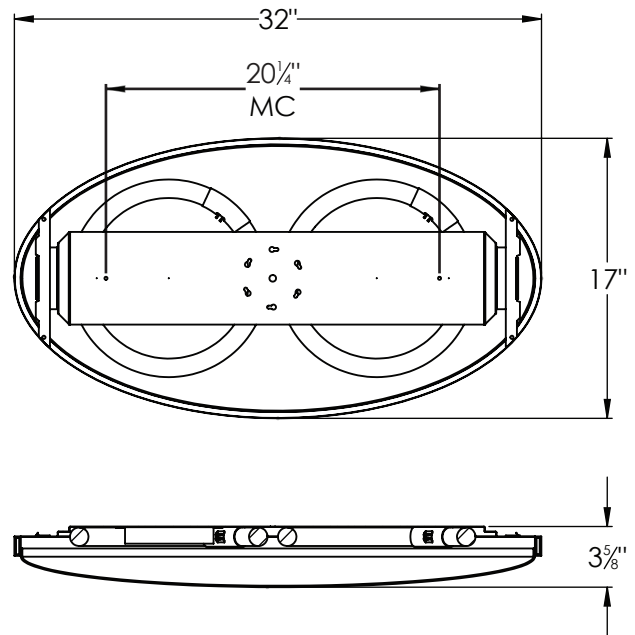

Ordering Information:

Model No.	Finish	Qty	Lamp	L	W	D
IDF3232SNEC	Satin Nickel	2	FC12T9 32W	32"	17"	3-5/8"

Specifications and dimensions subject to change without notice.