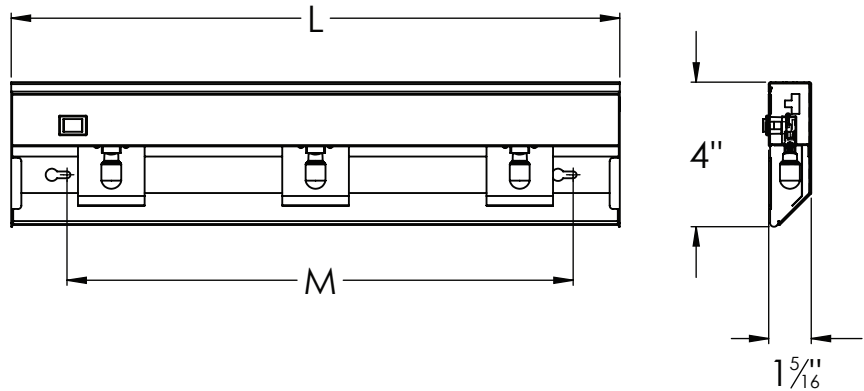

Certification

Fixtures are cULus listed for damp locations and carry a UL rating for undercabinet mounting.

Specifications and dimensions
subject to change without notice.

Ordering Information:

Model No.		Lamps		Dimensions			Mounting
Finish		Qty	Lamp	H	W	L	M
White	HXL118WH	1	18W WEDGE BASE	1-5/16"	4"	9"	5-7/8"
White	HXL218WH	2	18W WEDGE BASE	1-5/16"	4"	12"	9-1/8"
White	HXL318WH	3	18W WEDGE BASE	1-5/16"	4"	18"	15-1/8"
White	HXL418WH	4	18W WEDGE BASE	1-5/16"	4"	24"	21-1/8"
Finish		Qty	Lamp	H	W	L	M
Oil-Rubbed bronze	HXL118RB	1	18W WEDGE BASE	1-5/16"	4"	9"	5-7/8"
Oil-Rubbed bronze	HXL218RB	2	18W WEDGE BASE	1-5/16"	4"	12"	9-1/8"
Oil-Rubbed bronze	HXL318RB	3	18W WEDGE BASE	1-5/16"	4"	18"	15-1/8"
Oil-Rubbed bronze	HXL418RB	4	18W WEDGE BASE	1-5/16"	4"	24"	21-1/8"