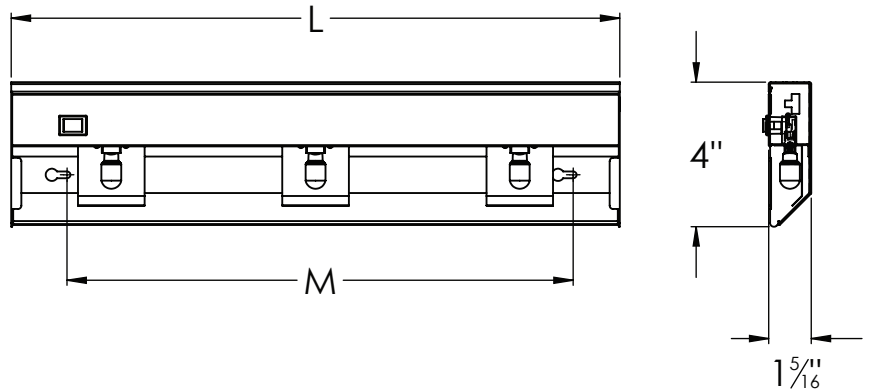

**Line Voltage Linkable & Direct Wire  
EXL120/220/320/420**

Project		Fixture Type
Location		Quantity
Approved By	Date	Catalog Number

**Features**

All purpose xenon undercabinet light with a compact design and low profile. The housing is 1-5/16" deep by 4" wide, is available in various lengths and includes a high/low switch. The line voltage unit includes 20 watt lamps and is linkable or direct wire. Specular reflector provides maximum light output. Dimmable with standard wall dimmer. Accessories include a 5'3 wire cord and plug, 12" connecting cable and BX and NM cable connector. Quick wire connectors allow for easy hard wire installation. Full size knock outs are located on the top and back. Ends include connector for linkable system up to 560 watts. Applications include kitchens, study areas and displays.

Specifications and dimensions  
subject to change without notice.

**Ordering Information:**

Model No.	120V	Lamps		Dimensions			Mounting
		Qty	Lamp	H	W	L	M
White	EXL120WH	1	20W BI-PIN BASE	1-5/16"	4"	9"	5-7/8"
White	EXL220WH	2	20W BI-PIN BASE	1-5/16"	4"	12"	9-1/8"
White	EXL320WH	3	20W BI-PIN BASE	1-5/16"	4"	18"	15-1/8"
White	EXL420WH	4	20W BI-PIN BASE	1-5/16"	4"	24"	21-1/8"
Oil-Rubbed bronze	EXL120RB	1	20W BI-PIN BASE	1-5/16"	4"	9"	5-7/8"
Oil-Rubbed bronze	EXL220RB	2	20W BI-PIN BASE	1-5/16"	4"	12"	9-1/8"
Oil-Rubbed bronze	EXL320RB	3	20W BI-PIN BASE	1-5/16"	4"	18"	15-1/8"
Oil-Rubbed bronze	EXL420RB	4	20W BI-PIN BASE	1-5/16"	4"	24"	21-1/8"