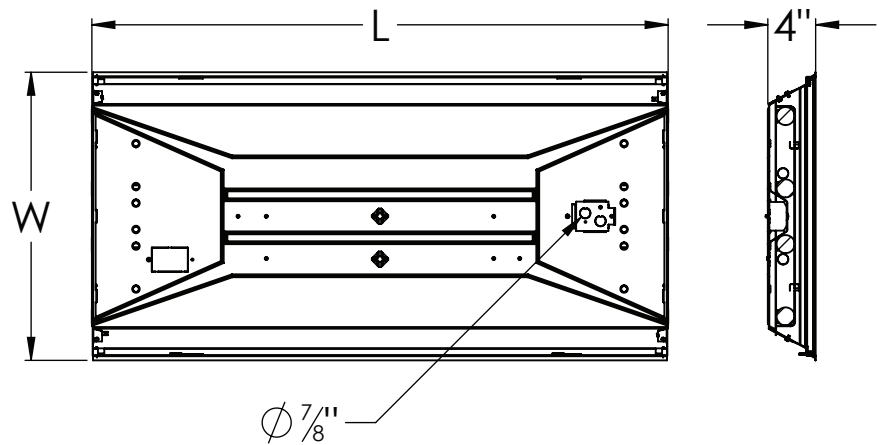

**Construction**

Heavy gauge housing and hinged door are die-formed of 22-gauge steel. Ballast cover and wiring access plate snap in and out for easy installation. Electrical connections are made inside the wire way.

**Lamping**

For use with T8 fluorescent linear lamps for 2 x 4 or 2 x 2 and T8 U 6" lamp for U lamp applications; lamps are supplied by others.

**Certification**

All fixtures are cULus listed for damp locations.

Specifications and dimensions  
subject to change without notice.

**Ordering Information:**

Model No.	Lamps		Dimensions				
	120V	277V	Qty	Lamp	L	W	D
White	ET224AE8	ET224AMV	4	F17T8	24"	23-7/8"	4"
White	ET2U4AE8	ET2U4AMV	2	FB32T8	24"	23-7/8"	4"
White	ET242AE8	ET242AMV	2	F32T8	48"	23-7/8"	4"
White	ET243AE8	ET243AMV	3	F32T8	48"	23-7/8"	4"
White	ET244AE8	ET244AMV	4	F32T8	48"	23-7/8"	4"