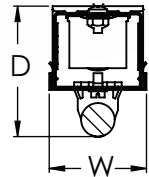

- Reflectors
- Fusing
- Emergency battery back-up

Ordering Information for T5 Low Profile Striplight

Use guide below to order complete fixture. Example: STN154MV

STN	MV		
Series	Lamp Qty.	Lamp Type	Ballast
STN	1 = 1	14 = F14T5	MV = 120-277V Universal Voltage
	2 = 2	21 = F21T5	
		28 = F28T5	
		24 = F24T5HO	
		39 = F39T5HO	
		54 = F54T5HO	

For photometric information, consult factory.
Specifications and dimensions subject to change without notice.

LOCATION		DATE
PREPARED BY		QUANTITY
COMMENTS		FIXTURE TYPE
CATALOG NUMBER		

Lamp	L	W	D	M
1 - F14T5 or F24T5HO	22"	1-7/8"	2-3/8"	18-3/8"
1 - F21T5 or F39T5HO	34"	1-7/8"	2-3/8"	30-3/8"
1 - F28T5 or F54T5HO	46"	1-7/8"	2-3/8"	42-3/8"

Lamp	L	W	D	M
2 - F14T5 or F24T5HO	22-3/8"	3-1/8"	2-3/4"	20-1/16"
2 - F21T5 or F39T5HO	34-3/8"	3-1/8"	2-3/4"	32-1/16"
2 - F28T5 or F54T5HO	46-3/8"	3-1/8"	2-3/4"	44-1/16"