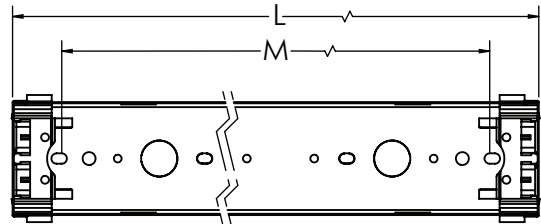

Construction

Channel is die-formed from 22-gauge steel. Electrical connections are made inside the wire way. Standard mounting holes and wiring knockouts are included.

Finish

Housing is finished in lighting grade white baked gloss enamel paint.

- Reflectors
- Fusing
- Emergency battery back-up

Ordering Information for T5 Low Profile Striplight

Use guide below to order complete fixture. Example: STN154MV

STN	MV		
Series	Lamp Qty.	Lamp Type	Ballast
STN	1 = 1	14 = F14T5	MV = 120-277V Universal Voltage
	2 = 2	21 = F21T5	
		28 = F28T5	
		24 = F24T5HO	
		39 = F39T5HO	
		54 = F54T5HO	

For photometric information, consult factory.
Specifications and dimensions subject to change without notice.

LOCATION		DATE
PREPARED BY		QUANTITY
COMMENTS		FIXTURE TYPE
CATALOG NUMBER		

Lamp	L	W	D	M
1 - F14T5 or F24T5HO	22"	1-7/8"	2-3/8"	18-3/8"
1 - F21T5 or F39T5HO	34"	1-7/8"	2-3/8"	30-3/8"
1 - F28T5 or F54T5HO	46"	1-7/8"	2-3/8"	42-3/8"