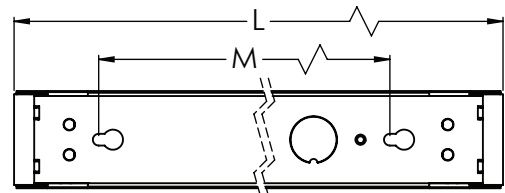

- Reflectors
- Fusing
- Emergency battery back-up

Ordering Information for T5 Low Profile Striplight

Use guide below to order complete fixture. Example: STN154MV

STN	MV		
Series	Lamp Qty.	Lamp Type	Ballast
STN	1 = 1	14 = F14T5	MV = 120-277V Universal Voltage
	2 = 2	21 = F21T5	
		28 = F28T5	
		24 = F24T5HO	
		39 = F39T5HO	
		54 = F54T5HO	

For photometric information, consult factory.
Specifications and dimensions subject to change without notice.

LOCATION		DATE
PREPARED BY		QUANTITY
COMMENTS		FIXTURE TYPE
CATALOG NUMBER		

Lamp	L	W	D	M
1 - F14T5 or F24T5HO	22"	1-7/8"	2-3/8"	18-3/8"
1 - F21T5 or F39T5HO	34"	1-7/8"	2-3/8"	30-3/8"
1 - F28T5 or F54T5HO	46"	1-7/8"	2-3/8"	42-3/8"