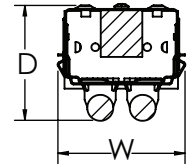

- Reflectors
- Fusing
- Emergency battery back-up

Ordering Information for T5 Low Profile Striplight

Use guide below to order complete fixture. Example: STN154MV

STN	MV		
Series	Lamp Qty.	Lamp Type	Ballast
STN	1 = 1	14 = F14T5	MV = 120-277V Universal Voltage
	2 = 2	21 = F21T5	
		28 = F28T5	
		24 = F24T5HO	
		39 = F39T5HO	
		54 = F54T5HO	

For photometric information, consult factory.
Specifications and dimensions subject to change without notice.

LOCATION		DATE
PREPARED BY		QUANTITY
COMMENTS		FIXTURE TYPE
CATALOG NUMBER		

Lamp	L	W	D	M
1 - F14T5 or F24T5HO	22"	1-7/8"	2-3/8"	18-3/8"
1 - F21T5 or F39T5HO	34"	1-7/8"	2-3/8"	30-3/8"
1 - F28T5 or F54T5HO	46"	1-7/8"	2-3/8"	42-3/8"

Lamp	L	W	D	M
2 - F14T5 or F24T5HO	22-3/8"	3-1/8"	2-3/4"	20-1/16"
2 - F21T5 or F39T5HO	34-3/8"	3-1/8"	2-3/4"	32-1/16"
2 - F28T5 or F54T5HO	46-3/8"	3-1/8"	2-3/4"	44-1/16"