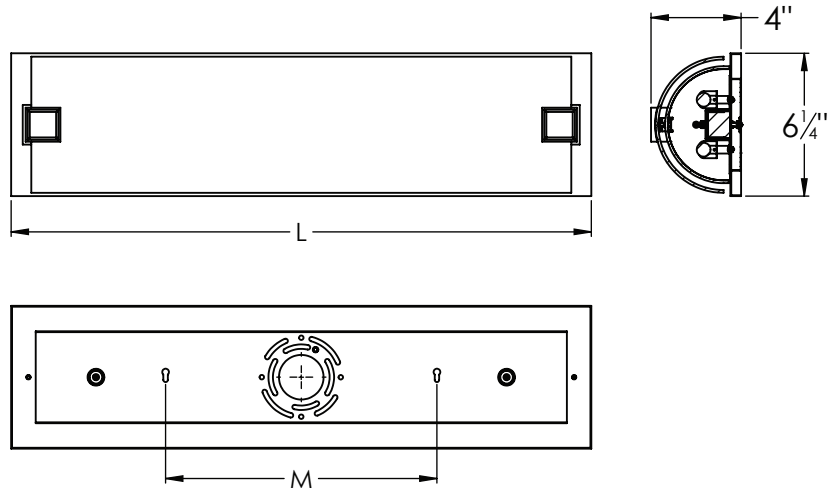

Nolan Series
NLV214/221/228

Features

Transitional glass-in-glass styling is featured with this wall mount vanity that is ADA compliant. Fixture has full back plate and die-cast epaulet in an oakley plated bronze finish. Product can be mounted vertically or horizontally with power supply connections made inside a standard junction box. Offset J-box mounting is possible (consult factory).

Construction

Housing is die-formed of 20-gauge steel. Epaulet is .060" gauge die-cast aluminum. End plates are 18-gauge stamped steel.

Finish

Back plate and epaulet is finished in a plated oakley bronze finish.

Diffuser

Outer diffuser is .100" thick clear-slumped glass and inner diffuser is .100" white frosted acrylic. Decorative epaulets are fastened to the diffuser and the assembly attaches to the fixture back plate.

Electrical

This unit is wired with UL listed electronic high power factor program start ballast for two T5 lamps at 120-277V 50/60 Hz AC operation.

Lamping

For use with 2 T5 linear fluorescent lamps; supplied by others.

Certification

All fixtures are cULus listed for damp locations.

Options (consult factory)

Emergency battery backup
Dimming

For photometric information, consult factory.

Specifications and dimensions
subject to change without notice.

Project		Fixture Type
Location		Quantity
Approved By	Date	Catalog Number

Ordering Information:

Model No.	120-277V	Lamps		Dimensions			Mounting
		Qty	Lamp	H	L	D	M
Oakley Bronze	NLV214RBMV	2	F14T5	6-1/4"	25-3/4"	4"	15-3/4"
Oakley Bronze	NLV221RBMV	2	F21T5	6-1/4"	37-3/4"	4"	27-3/4"
Oakley Bronze	NLV228RBMV	2	F28T5	6-1/4"	49-3/4"	4"	39-3/4"