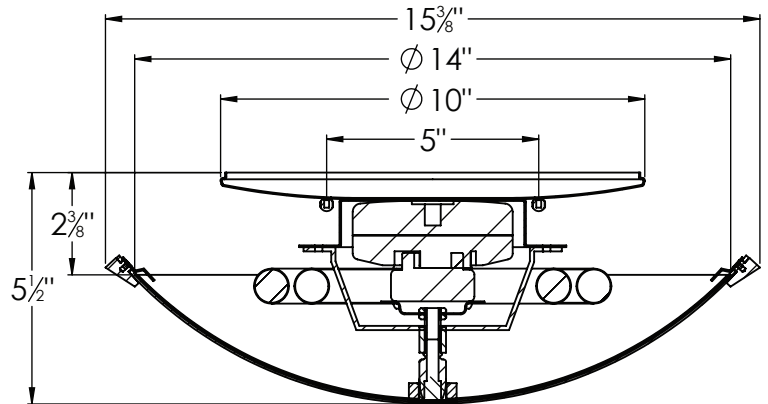

**Carson Series
CRC155**

Features

This transitional close-to-ceiling fixture includes a honey onyx diffuser with decorative bronze trim detail and is available in a 16" diameter. This product is only 5.75" deep and can be used in corridors, elevator lobbies and entryways. Fixture mounts to standard junction box (not included).

Construction

The canopy and back pan is 20-gauge steel. The decorative cross band is 18-gauge steel. Standard mounting gem bar and hardware is included. Power supply connections must be made in the junction box. Canopy is mounted to the junction box with thumb nuts.

Project		Fixture Type
Location		Quantity
Approved By	Date	Catalog Number

Ordering Information:

Model No.		Lamps		Dimensions		
Finish	120V	120-277V	Qty	Lamp	H	DIA
Oil-Rubbed Bronze	CRC155RBE6T		1	55W 2C CIRCLINE	5-1/2"	15-3/8"
Oil-Rubbed Bronze		CRC155RBMVT	1	55W T5 CIRCLINE	5-1/2"	15-3/8"