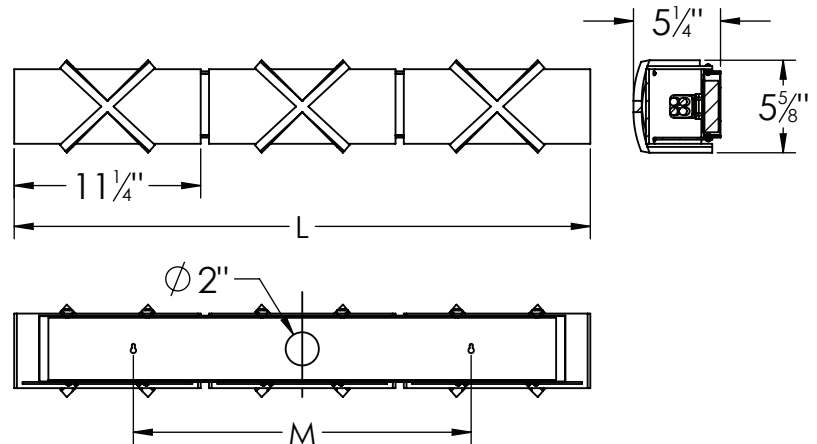

Features

Clean and classic styling is featured with this transitional wall mount vanity. Fixture offers decorative cast metal frame with an acrylic bottom and open top for indirect lighting. Each individual shade is frosted white slumped glass and offered in a 3 or 4 light option. Fixture mounts horizontally to standard junction box (not included). Offset J-box mounting is possible (consult factory).

Construction

The mounting plate and back pan are die-formed of 22-gauge steel. Decorative frame is die-cast aluminum. Product is provided with standard mounting holes and wiring access.

Finish

The mounting plate is galvanized steel and the back plate and die-cast frame is applied oil-rubbed bronze finish.

Ordering Information:

| Model No. | | Lamps | | Dimensions | | | Mounting |
|-------------------|-------------|-------|-------------------------------|------------|---------|--------|----------|
| Finish | 120V | Qty | Lamp | H | L | D | M |
| Oil-Rubbed Bronze | REV318RBSCT | 3 | 18W MAX GU24 SELF-BALLAST CFL | 5-5/8" | 34-3/4" | 5-1/4" | 20-5/8" |
| Oil-Rubbed Bronze | REV418RBSCT | 4 | 18W MAX GU24 SELF-BALLAST CFL | 5-5/8" | 46-1/2" | 5-1/4" | 43-1/4" |