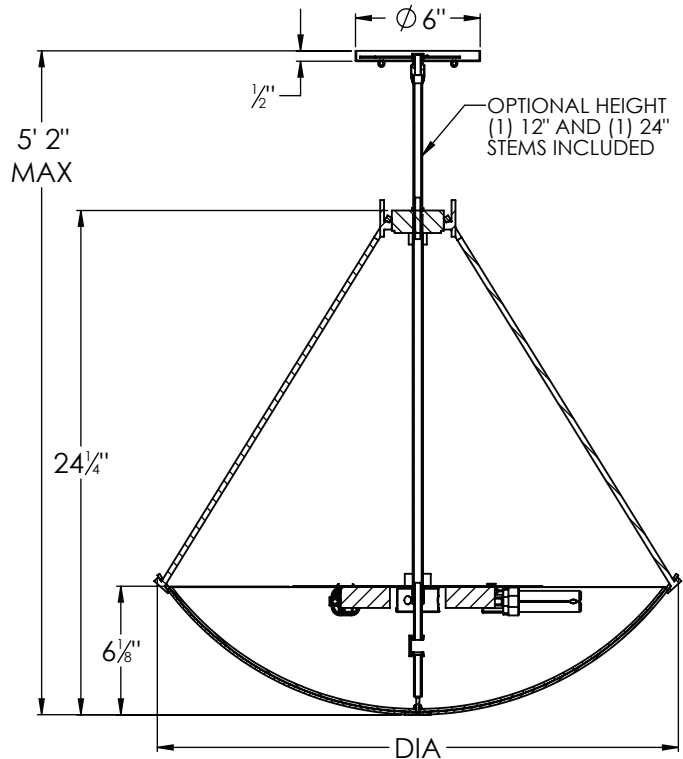

**Carson Series
CRP420/418 & CRP620/618**

Project		Fixture Type
Location		Quantity
Approved By	Date	Catalog Number

Features

Craftsman styled pendant includes an acrylic honey onyx diffuser with decorative bronze trim detail and square rod suspension. Bowl pendant is available in 25" and 31" diameters and includes an open top. Two lamping options are available; universal voltage or line voltage 120V self ballasted dimmable lamps. Overall height of finished product is 33" (minimum dimension); stem kit includes 12" and 24" increments which can produce an overall height of up to 62". Product is provided with a swivel hang straight to accommodate up to a 15 degree slope ceiling. Fixture mounts to a standard junction box (not included).

Construction

Gear plate is die-formed of 20-gauge steel. Decorative bronze trim detail is 18-gauge steel. Power supply connections must be made inside a junction box (not included).

Finish

Gear plate is finished in lighting grade white baked gloss enamel paint. Decorative trim has an applied oil-rubbed bronze finish with clear satin topcoat.

Lamping

Universal ballast lamping is ballasted for 4/18 watt for the 25" diameter and 6/18 watt for the 31" diameter; lamps are supplied by others. Line voltage version includes lamps and is provided with 4/20 watt self ballasted 2700K spring lamps and 6/20 watt for the 30" diameter.

Ordering Information:

Model No.		Lamps		Dimensions	
Finish	120V	Qty	Lamp	H	DIA
Oil-Rubbed Bronze	CRP420RBSCTD	4	20W GU24 SELF-BALLAST DIM CFL	30"	25"
Oil-Rubbed Bronze	CRP620RBSCTD	6	20W GU24 SELF-BALLAST DIM CFL	33"	31"
Finish	120-277V	Qty	Lamp	H	DIA
Oil-Rubbed Bronze	CRP418RBMV	4	18W CFQ 4 PIN	30"	25"
Oil-Rubbed Bronze	CRP618RBMV	6	18W CFQ 4 PIN	33"	31"