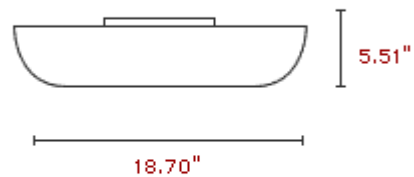

<http://www.sid-usa.com>