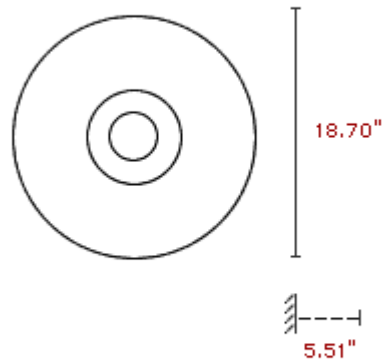

<http://www.sid-usa.com>