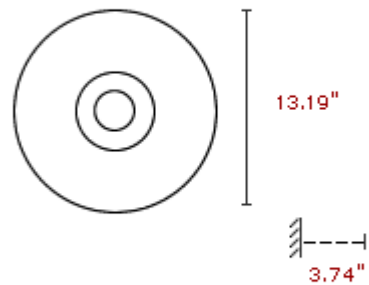

<http://www.sid-usa.com>