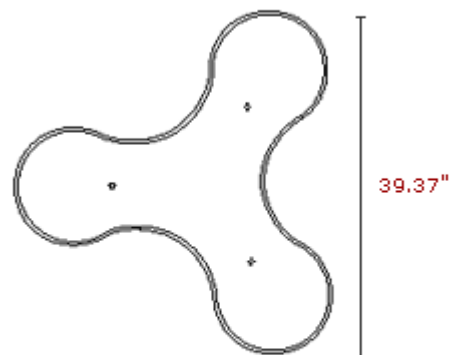

LAMPING

 6X26W Dulux D/E (G24q-3)

CERTIFICATION

NOTES

- ▶ Mounts to standard 4" junction box
- ▶ Lamp not included

FINISH & GLASS

FRAME

GLASS

CR

016

PRODUCT DIAGRAM

78.74" MAX. LENGTH FROM CEILING

<http://www.sid-usa.com>