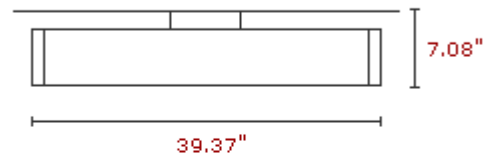

<http://www.sid-usa.com>