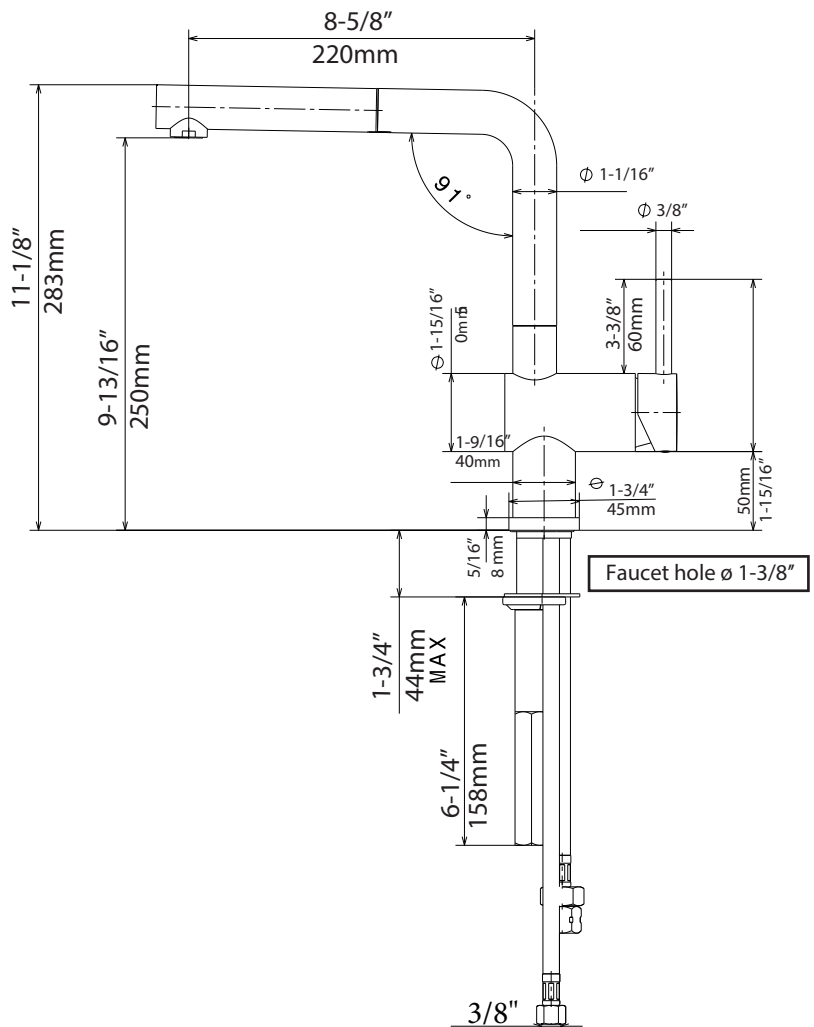

FEATURES

- Ceramic disk cartridge
- 2.2 GPM flow rate
- Pull-out single function spray
- Installation in a 1-3/8" hole
- 140 degree spout swivel
- 2" backsplash clearance off center
- 1-3/4" maximum deck thickness

JOB INFORMATION

Job Name: _____

Contact: _____

Date Specified: _____

Specifier: _____

Contractor: _____

NOMINAL DIMENSIONS

Model 441196 shown

REACH	SPOUT HEIGHT	FAUCET HEIGHT
8-1/2"	9-3/4"	11"

See next page for exploded parts drawing and parts list.

BLANCO AMERICA

800.451.5782

www.blancoamerica.com

© 2013 BLANCO AMERICA

7/13

SPEC-003

REPAIR PART GUIDE		
Num.	Description	Part #
1, 1.1	Handle - Chrome	441919
1.1	Handle screw and cap	440889
2	Cartridge Lock Nut	441924
3	Cartridge	440877
4, 5	Spout - Ring set and screw	441929
6	Base - Chrome	441930
7	Mounting assembly	441976
8	Check valve assembly 2.2 GPM	441874
9,9.1,9.2	Handspray - Chrome	441243
9.1	Aerator	441977
9.2	Flow regulator 2.2 GPM	441448
10	Spray hose	441066
11	Weight	441917