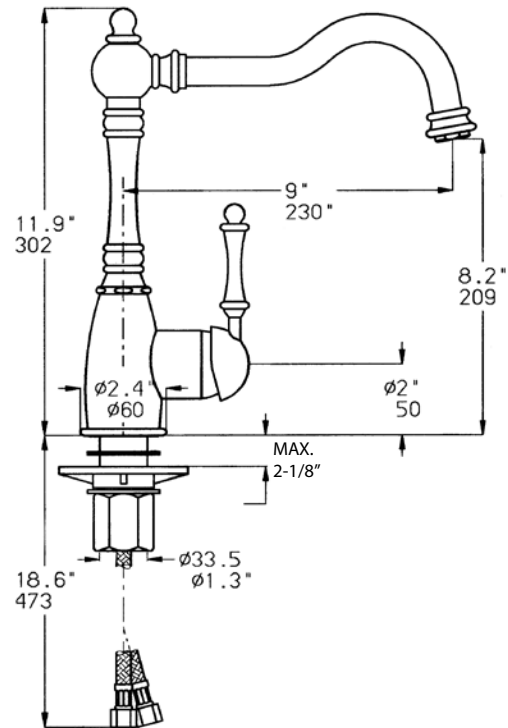

#### FEATURES

- Solid brass body
- Ceramic disk cartridge
- Extra long supply lines
- 2.2 GPM flow rate
- Installation in a 1-3/8" hole
- Color coded hot and cold supply lines
- 360 degree spout swivel
- 2-1/8" maximum deck thickness

#### NOMINAL DIMENSIONS

REACH	SPOUT HEIGHT	FAUCET HEIGHT
9"	8-1/4"	12"

See next page for exploded parts drawing and parts list.

**BLANCO AMERICA**

800.451.5782

www.blancoamerica.com

© 2013 BLANCO AMERICA

11/14

SPEC-004

Old Model #: 157-053-CR

REPAIR PART GUIDE		
Num.	Description	Part #
1	Handle - Chrome	441846
1.1	Handle - Screw	441806
2	Cartridge Cap	441808
3	Cartridge Lock Nut	441809
4	Cartridge	440768
5	O-ring set w/ Spout screw	441849
6	Mounting nut assembly	441835
7	Aerator set	440766