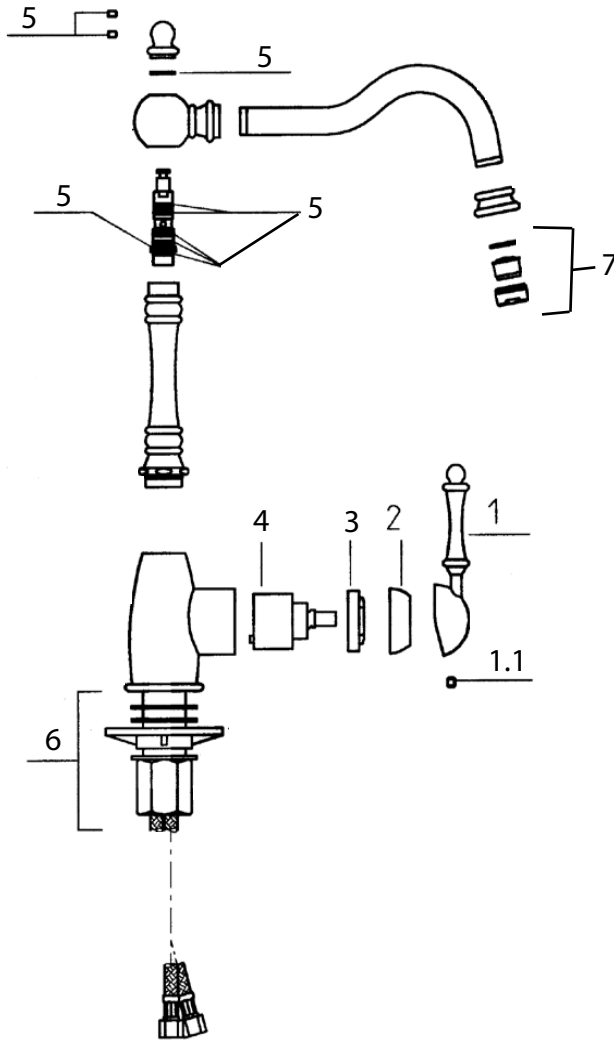

#### FEATURES

- Solid brass body
- Ceramic disk cartridge
- Extra long supply lines
- 2.2 GPM flow rate
- Installation in a 1-3/8" hole
- Color coded hot and cold supply lines
- 360 degree spout swivel
- 2-1/8" maximum deck thickness

#### NOMINAL DIMENSIONS

REACH	SPOUT HEIGHT	FAUCET HEIGHT
9"	8-1/4"	12"

See next page for exploded parts drawing and parts list.

**BLANCO AMERICA**

800.451.5782

www.blancoamerica.com

© 2013 BLANCO AMERICA

11/14

SPEC-004

Old Model #: 157-053-CR

REPAIR PART GUIDE		
Num.	Description	Part #
1	Handle - Chrome	441846
1.1	Handle - Screw	441806
2	Cartridge Cap	441808
3	Cartridge Lock Nut	441809
4	Cartridge	440768
5	O-ring set w/ Spout screw	441849
6	Mounting nut assembly	441835
7	Aerator set	440766