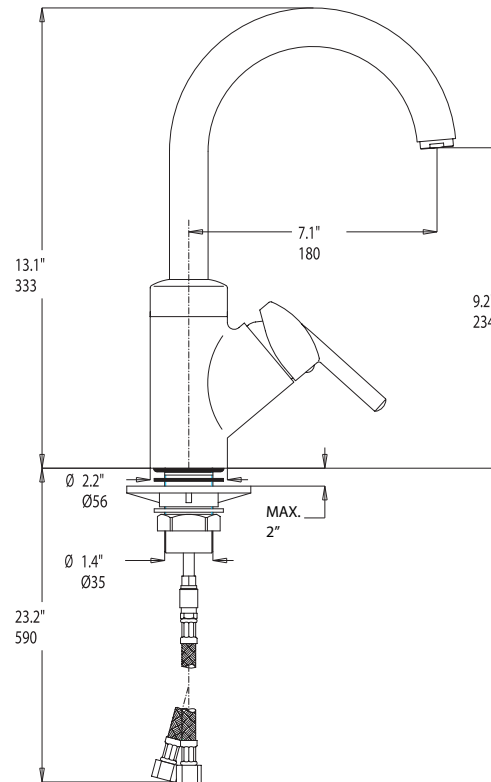

FEATURED MODEL

440625 Bar, CHROME

ADDITIONAL MODELS

440624 Bar, SATIN NICKEL

FEATURES

- Solid brass body
- Ceramic disk cartridge
- Extra long supply lines
- 2.2 GPM flow rate
- Installation in a 1-3/8" hole
- Color coded hot and cold supply lines
- 360 degree spout swivel
- 2" maximum deck thickness

JOB INFORMATION

Job Name: _____

Contact: _____

Date Specified: _____

Specifier: _____

Contractor: _____

Model 440625 shown

NOMINAL DIMENSIONS

REACH	SPOUT HEIGHT	FAUCET HEIGHT
7"	9-1/2"	13-1/8"

See next page for exploded parts drawing and parts list.

BLANCO AMERICA

800.451.5782

www.blancoamerica.com

© 2013 BLANCO AMERICA

11/14

SPEC-004

Old Model #: 157-087-CR

REPAIR PART GUIDE		
Num.	Description	Part #
1	Handle, cap & screw - Chrome	441794
2	Cartridge cap	441796
3	Cartridge lock nut	441797
4	Cartridge	440768
5	Rings and screw kit	441798
6	Aerator set	440766
7	Mounting nut assembly	441799