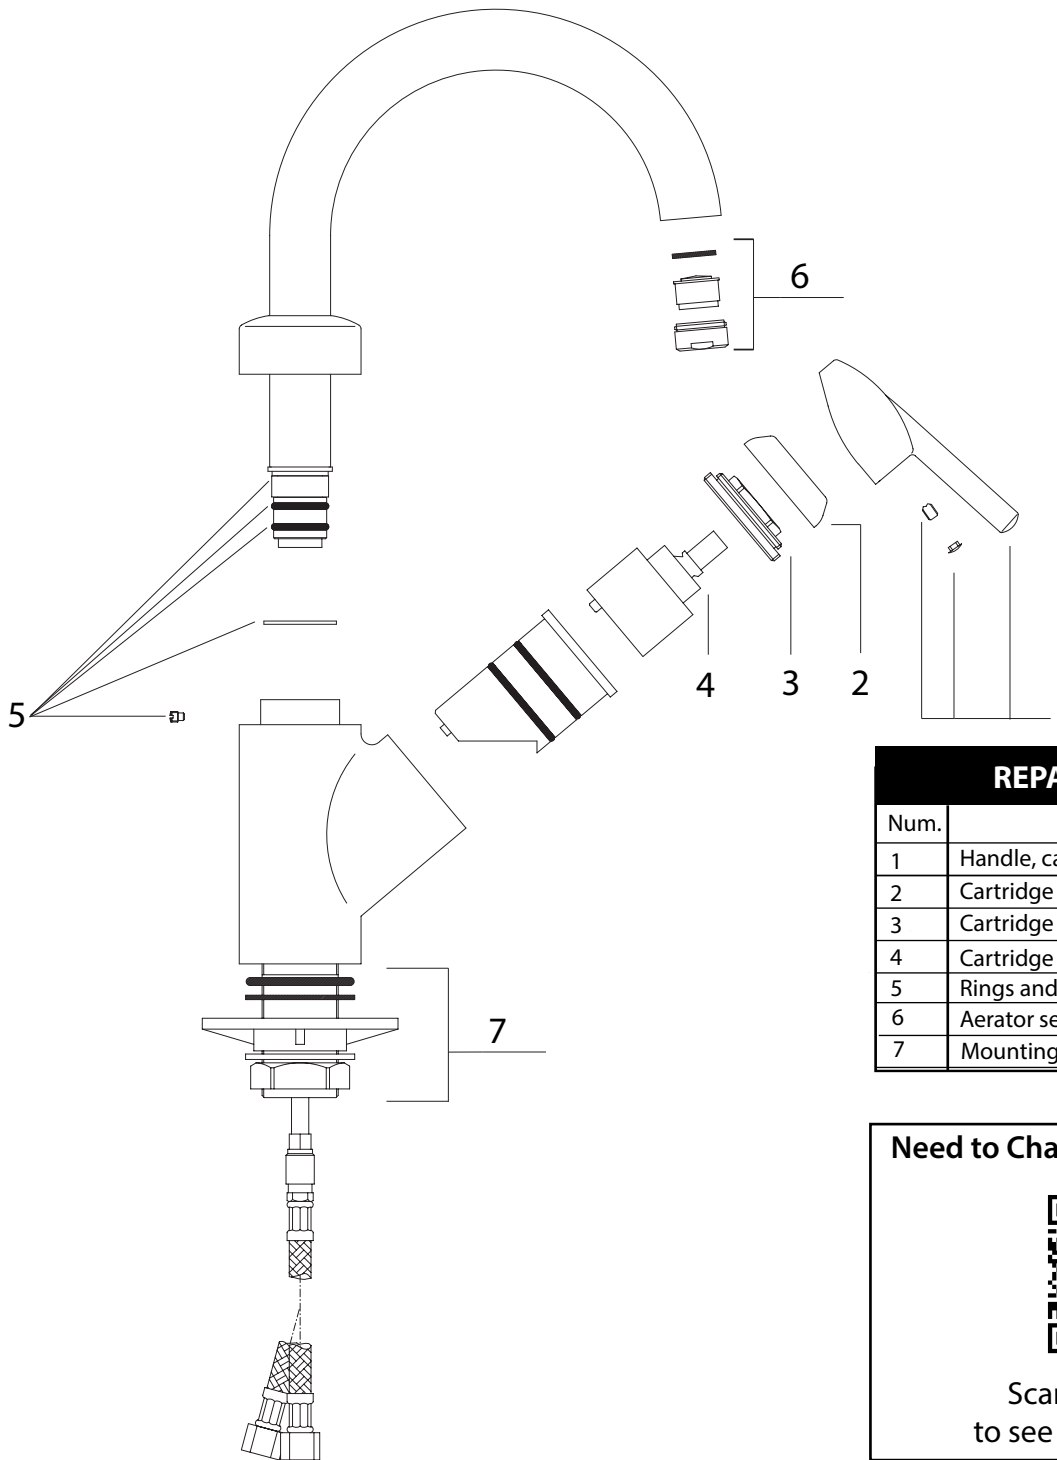

FEATURED MODEL

440625 Bar, CHROME

ADDITIONAL MODELS

440624 Bar, SATIN NICKEL

FEATURES

- Solid brass body
- Ceramic disk cartridge
- Extra long supply lines
- 2.2 GPM flow rate
- Installation in a 1-3/8" hole
- Color coded hot and cold supply lines
- 360 degree spout swivel
- 2" maximum deck thickness

JOB INFORMATION

Job Name: _____

Contact: _____

Date Specified: _____

Specifier: _____

Contractor: _____

Model 440625 shown

NOMINAL DIMENSIONS

REACH	SPOUT HEIGHT	FAUCET HEIGHT
7"	9-1/2"	13-1/8"

See next page for exploded parts drawing and parts list.

BLANCO AMERICA

800.451.5782

www.blancoamerica.com

© 2013 BLANCO AMERICA

11/14

SPEC-004

Old Model #: 157-087-CR

REPAIR PART GUIDE		
Num.	Description	Part #
1	Handle, cap & screw - Chrome	441794
2	Cartridge cap	441796
3	Cartridge lock nut	441797
4	Cartridge	440768
5	Rings and screw kit	441798
6	Aerator set	440766
7	Mounting nut assembly	441799