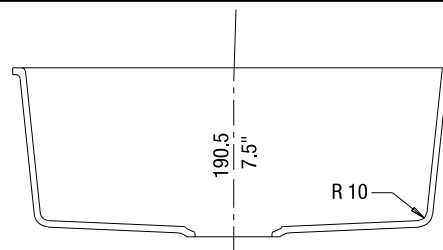

NOMINAL DIMENSIONS

Model 513428 shown

OVERALL	CUT OUT SIZE	BOWL DEPTH	DRAIN
20-3/4" x 18"	Template provided with approximate 1/8" reveal	7-1/2"	3-1/2"

DXF cutout templates available on our website.