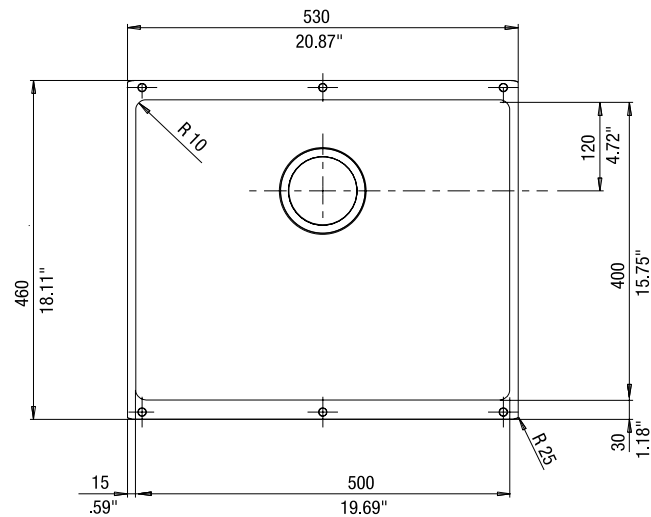

JOB INFORMATION

Job Name: _____
 Contact: _____
 Date Specified: _____
 Specifier: _____
 Contractor: _____

NOMINAL DIMENSIONS

Model 513428 shown

OVERALL	CUT OUT SIZE	BOWL DEPTH	DRAIN
20-3/4" x 18"	Template provided with approximate 1/8" reveal	7-1/2"	3-1/2"

DXF cutout templates available on our website.

BLANCO AMERICA

800.451.5782
 www.blancoamerica.com

© 2013 BLANCO AMERICA

6/13

SPEC-003