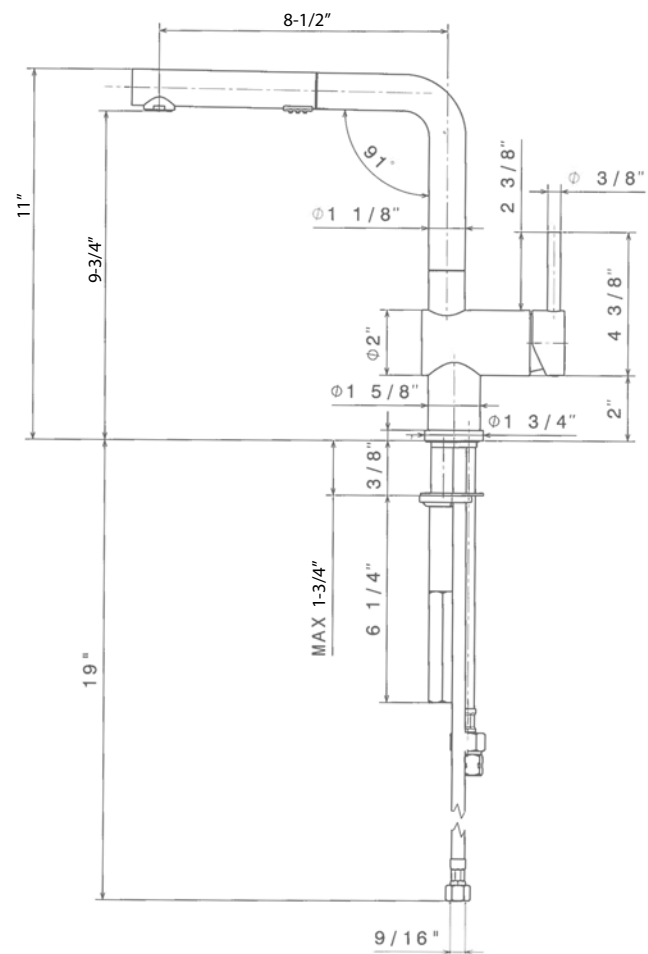

### NOMINAL DIMENSIONS

Model 441403 shown

REACH	SPOUT HEIGHT	FAUCET HEIGHT
8-1/2"	9-3/4"	11"

See next page for exploded parts drawing and parts list.

**BLANCO AMERICA**

800.451.5782

www.blancoamerica.com

© 2013 BLANCO AMERICA

### REPAIR PART GUIDE

Num.	Description	Part #
1	Handle - Satin Nickel	
1.1	Handle - Screw and Cap	440890
2	Cartridge Lock Nut	
3	Cartridge	440877
4, 5	Spout - Ring set and screw	
4	Spout - Ring set	
5	Spout - Holding screw	
6	Base - Satin Nickel	
7	Mounting assembly	
8	Check valve assembly 2.2 GPM	
9	Handspray - Satin Nickel	441446
9.1	Flow regulator	
9.2	Aerator set	
10	Spray hose	441066
11	Weight	