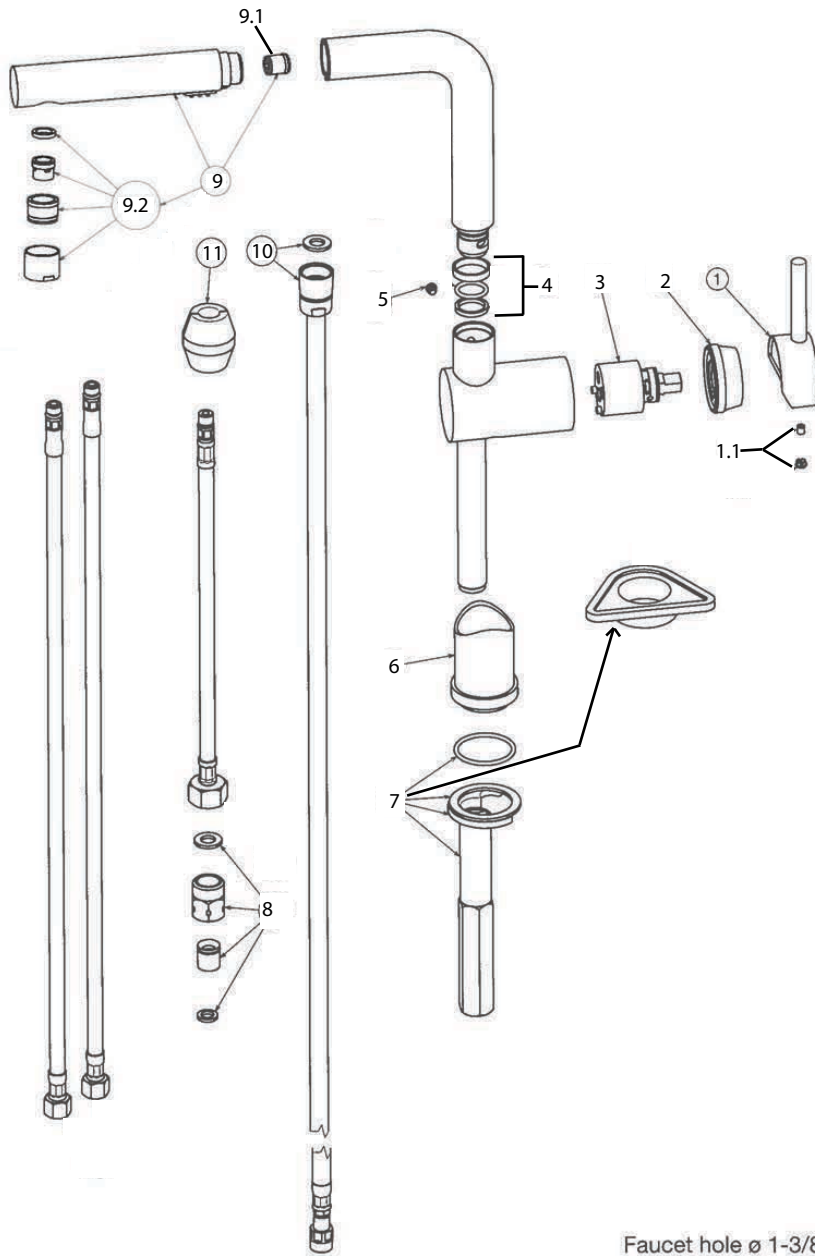

### FEATURES

- Button activated dual spray
- Ceramic disk cartridge
- 2.2 GPM flow rate
- Classic contemporary design that makes every kitchen look professional
- Installation in a 1-3/8" hole
- 140 degree spout swivel
- 2" backsplash clearance off center
- 1-3/4" maximum deck thickness

### NOMINAL DIMENSIONS

Model 441403 shown

REACH	SPOUT HEIGHT	FAUCET HEIGHT
8-1/2"	9-3/4"	11"

See next page for exploded parts drawing and parts list.

**BLANCO AMERICA**

800.451.5782

www.blancoamerica.com

© 2013 BLANCO AMERICA

### REPAIR PART GUIDE

Num.	Description	Part #
1	Handle - Satin Nickel	
1.1	Handle - Screw and Cap	440890
2	Cartridge Lock Nut	
3	Cartridge	440877
4, 5	Spout - Ring set and screw	
4	Spout - Ring set	
5	Spout - Holding screw	
6	Base - Satin Nickel	
7	Mounting assembly	
8	Check valve assembly 2.2 GPM	
9	Handspray - Satin Nickel	441446
9.1	Flow regulator	
9.2	Aerator set	
10	Spray hose	441066
11	Weight	

### Need to Change a Faucet Cartridge?

Scan this QR code  
to see our how-to video

Faucet hole ø 1-3/8"

For faucet technical support or questions,  
please e-mail us at [faucets@blancoamerica.com](mailto:faucets@blancoamerica.com)