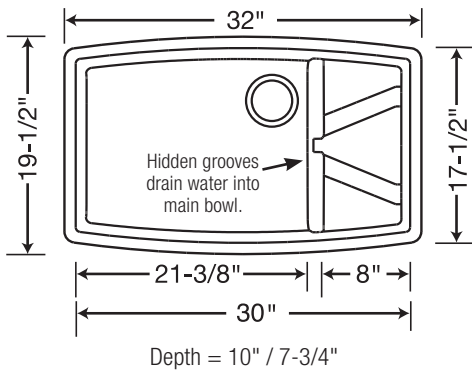

BLANCO PERFORMA CASCADE SUPER SINGLE BOWL

80% SOLID GRANITE

440063 Café Brown

222401 Mesh Colander
BLANCO PERFORMA CASCADE super single bowl includes a stainless steel mesh colander, allowing for hands-free rinsing of fruit and produce.