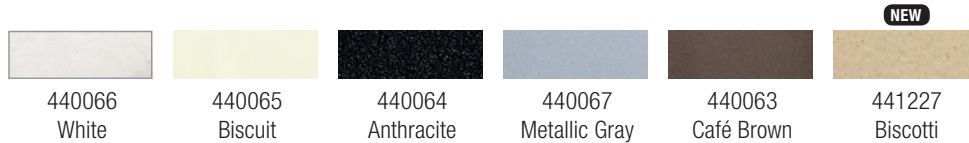

CUSTOM ACCESSORIES