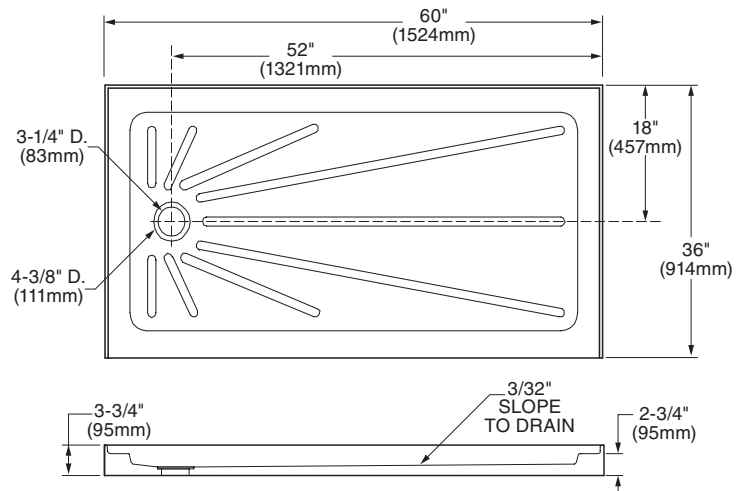

6036S1.STL.020 Left Hand Drain