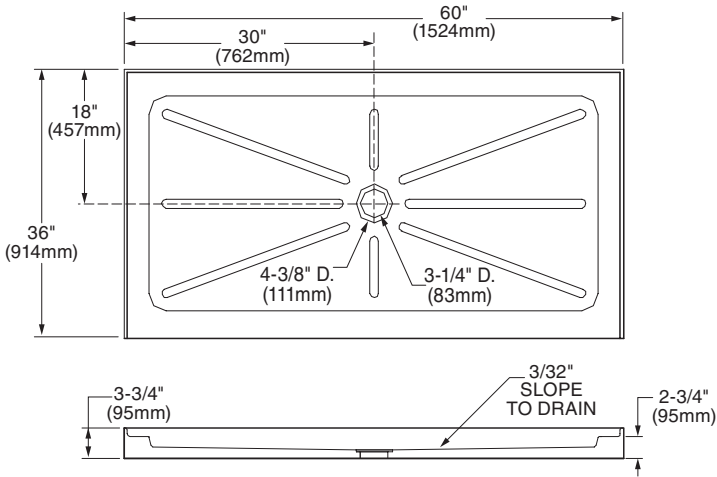

#### Nominal Dimensions:

60" x 36" x 2-3/4"  
(1524 x 914 x 70mm)

##### Meets or Exceeds the Following Specifications:

- ANSI Z124.1.2
- ASTM E-84 for Flammability and Smoke Density
- IAPMO UPC

SEE REVERSE SIDE FOR ROUGHING-IN DIMENSIONS

**6036S1.STC.020 Center Drain**