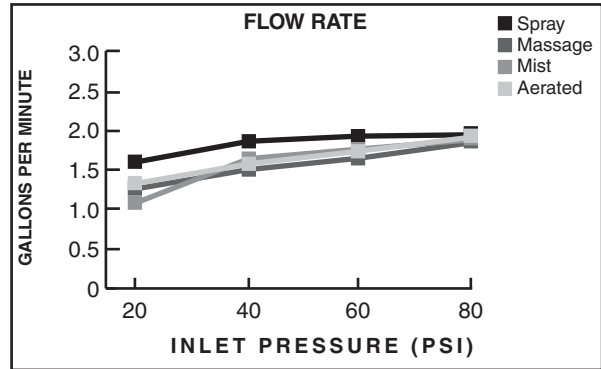

**MODEL NUMBER:**

- ☐ 1660.756 Monoglide Water Saving 4-Function Hand Shower

**GENERAL DESCRIPTION:**

Water Saving 4-Function hand shower. Hand Shower uses 20% less water. Gliding spray selector button adjusts spray pattern. Spray pattern adjusts from full spray to aerated to pulsating massage to power mist. Easy clean spray nozzles. Includes pressure compensating flow control device. Includes check valve to prevent cross flow of hot and cold water. 2.0gpm/7.6L/min. maximum flow rate.

**PRODUCT FEATURES:**

- Water Saving:** Saves 20% in water usage.
- Variety of Spray Patterns:** Allows the user to select the type of spray best suited to their needs.
- Pressure Compensating Flow Control Device:** Provides consistent flow over a wide pressure range.
- Gliding Spray Selector Button:** Allows for easy one-handed operation without reaching into the water stream.
- Lightweight, Ergonomic Design:** For a sure grip even with wet, soapy hands.
- Easy Clean Spray Nozzles:** Easily clean lime and calcium buildup. Nozzles will not clog.

**SUGGESTED SPECIFICATION**

Hand Shower shall have at least 4 spray patterns. Hand Shower shall save a minimum of 20% water usage. Hand Shower shall have a pressure compensating flow control device. Hand Shower shall feature gliding spray selector button that changes the spray patterns. Hand Shower shall include check valve to prevent cross flow of hot and cold water. Fitting shall be American Standard Model # 1660.756.\_\_\_\_.

**CODES AND STANDARDS**

These products meet or exceed the following codes and standards:

**ASME A112.18.1**  
**CSA 125.1**

Product Number	Description	Finish Options	
		Polished Chrome	PVD Satin Nickel
1660.756	Monoglide Water Saving 4-Function Hand Shower. 2.0gpm Max Flow.	002	295