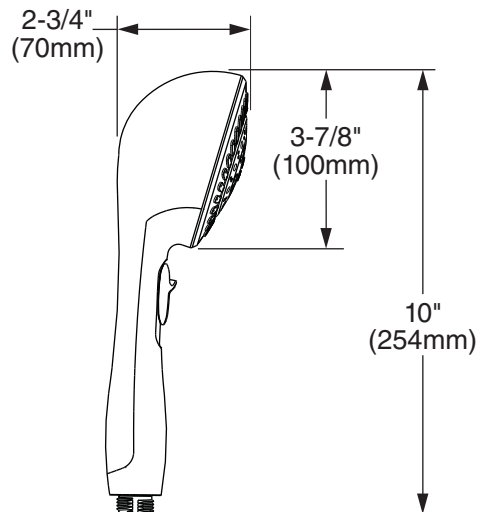

**MODEL NUMBER:**

- ☐ 1660.756 Monoglide Water Saving 4-Function Hand Shower

**GENERAL DESCRIPTION:**

Water Saving 4-Function hand shower. Hand Shower uses 20% less water. Gliding spray selector button adjusts spray pattern. Spray pattern adjusts from full spray to aerated to pulsating massage to power mist. Easy clean spray nozzles. Includes pressure compensating flow control device. Includes check valve to prevent cross flow of hot and cold water. 2.0gpm/7.6L/min. maximum flow rate.

**CODES AND STANDARDS**

These products meet or exceed the following codes and standards:

**ASME A112.18.1**  
**CSA 125.1**

Product Number	Description	Finish Options	
		Polished Chrome	PVD Satin Nickel
1660.756	Monoglide Water Saving 4-Function Hand Shower. 2.0gpm Max Flow.	002	295

Hand Shower Accessories	
Product Number	Description
8888.035	59" Metal Shower Hose 
8888.053	79" Metal Shower Hose (Chrome Only) 
1660.400	Vacuum Breaker 
1660.410	Shower Arm Diverter 
8888.096	Shower Arm Bracket 

Hand Shower Accessories	
Product Number	Description
8888.036	Fixed Wall Bracket 
8888.037	Wall Supply 
8888.068	Round Wall Supply 
8888.069	Square Wall Supply 
8888.038	Wall Supply Bracket 