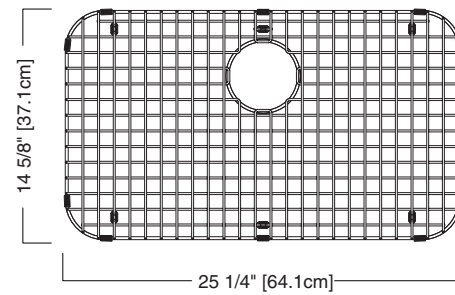

STAINLESS STEEL BOTTOM GRID

- ☐ Polished stainless with black poly feet and side bumpers

Nominal Dimensions:
25 1/4" x 14 5/8" x 1"

IMPORTANT: These measurements are subject to change or cancellation.
No responsibility is assumed for use of superseded or voided leaflet.