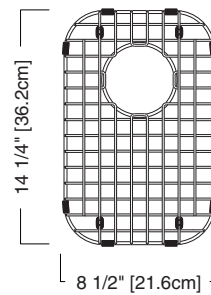

STAINLESS STEEL BOTTOM GRID

- ☐ Polished stainless with black poly feet and side bumpers

Nominal Dimensions:

8 1/2" x 14 1/4" x 1"

IMPORTANT: These measurements are subject to change or cancellation.
No responsibility is assumed for use of superseded or voided leaflet.