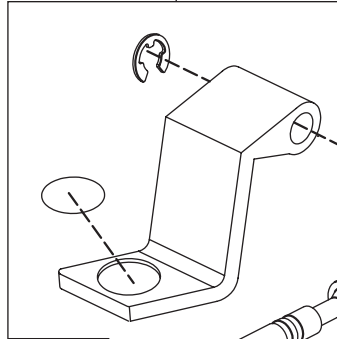

American Standard

**FLOOR MOUNT
DOUBLE PEDAL VALVE**

MODEL NUMBER

7680.210

M962782-0020A
FLOOR PEDAL HOT

M962778-0020A
VALVE ASSEMBLY

M962781-0020A
FLOOR PEDAL COLD

HOT LINE FOR HELP