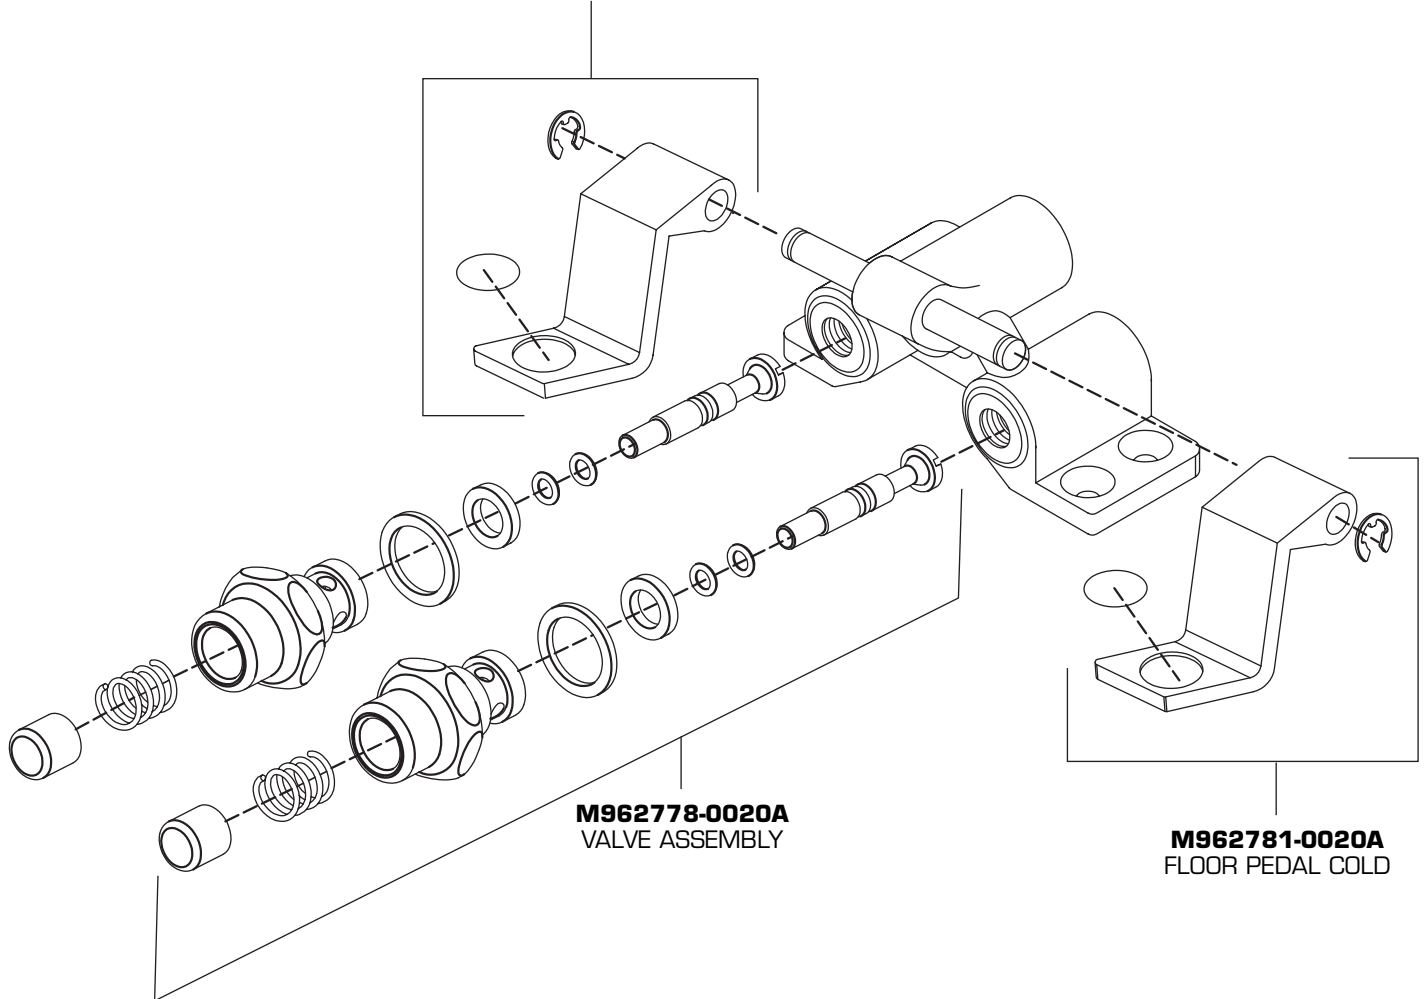

American Standard

**FLOOR MOUNT
DOUBLE PEDAL VALVE**

MODEL NUMBER

7680.210

M962782-0020A
FLOOR PEDAL HOT

M962778-0020A
VALVE ASSEMBLY

M962781-0020A
FLOOR PEDAL COLD

HOT LINE FOR HELP