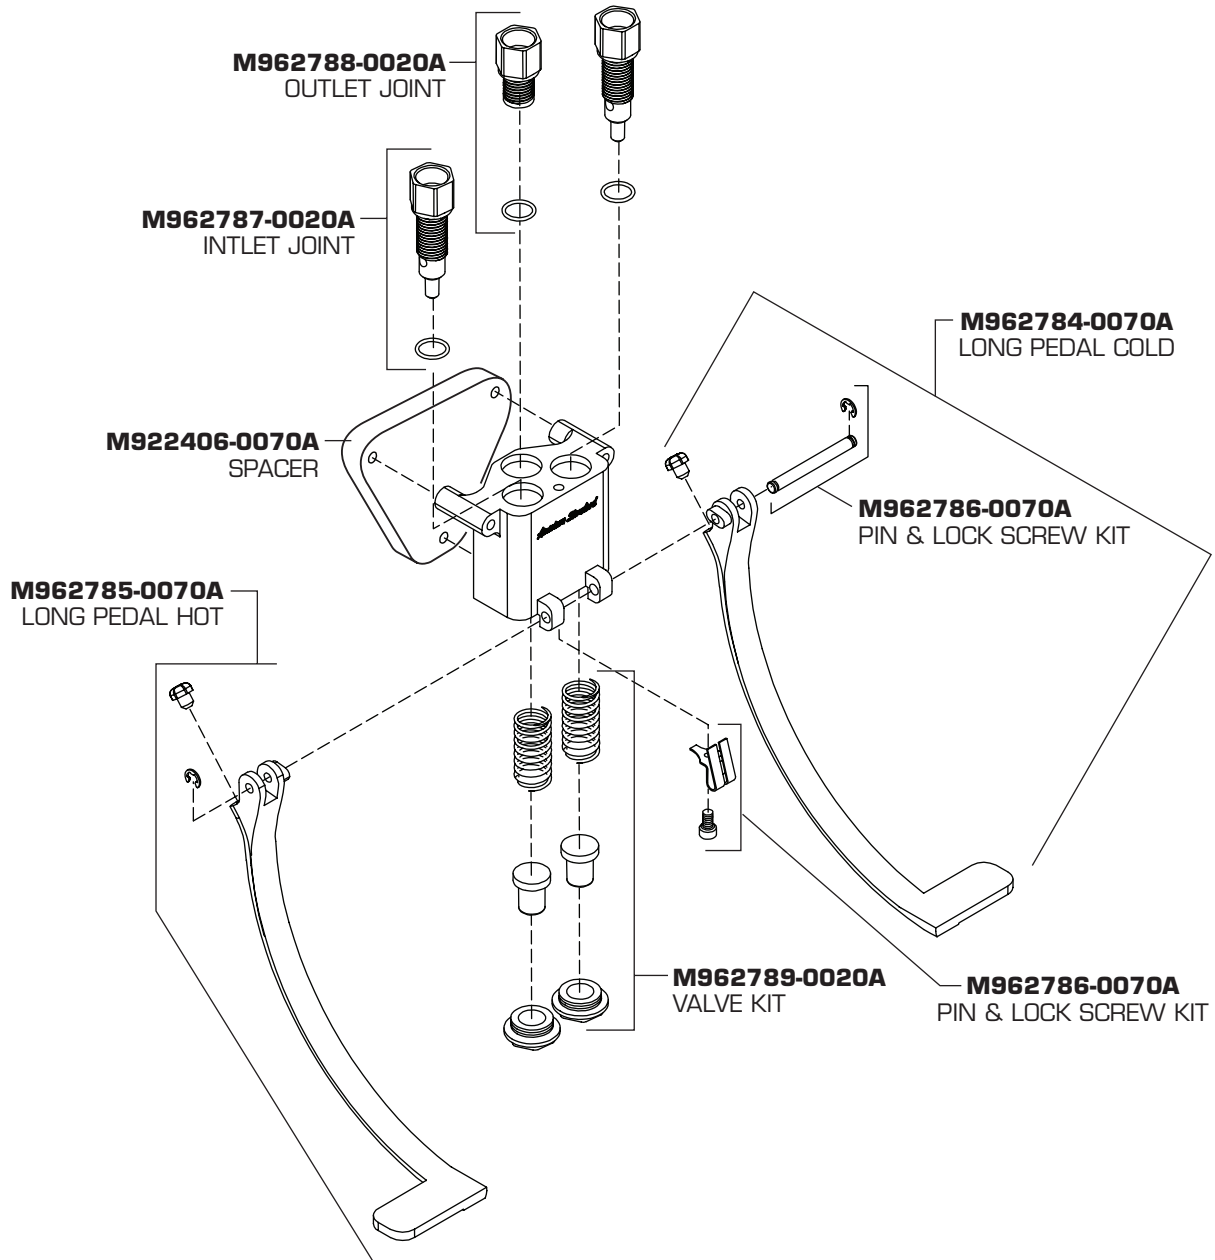

*American Standard*

**WALL MOUNT DOUBLE  
PEDAL VALVE  
WITH LONG PEDAL**

**MODEL NUMBER**

**7679.112**

**HOT LINE FOR HELP**

For toll-free information and answers to your questions, call:  
1 (800) 442-1902  
Weekdays 8:00 a.m. to 6:00 p.m. EST  
IN CANADA 1-800-387-0369 (TORONTO 1-905-306-1093)  
Weekdays 8:00 a.m. to 7:00 p.m. EST  
IN MEXICO 01-800-839-1200

Product names listed herein are trademarks of American Standard Inc.  
© AS America, Inc. 2009

REVISED 3/26/2012

*American Standard*

**BEDPAN CLEANSER  
WITH WALL NOZZLE  
WITH HOOK**

**MODEL NUMBER**

**7866.115**