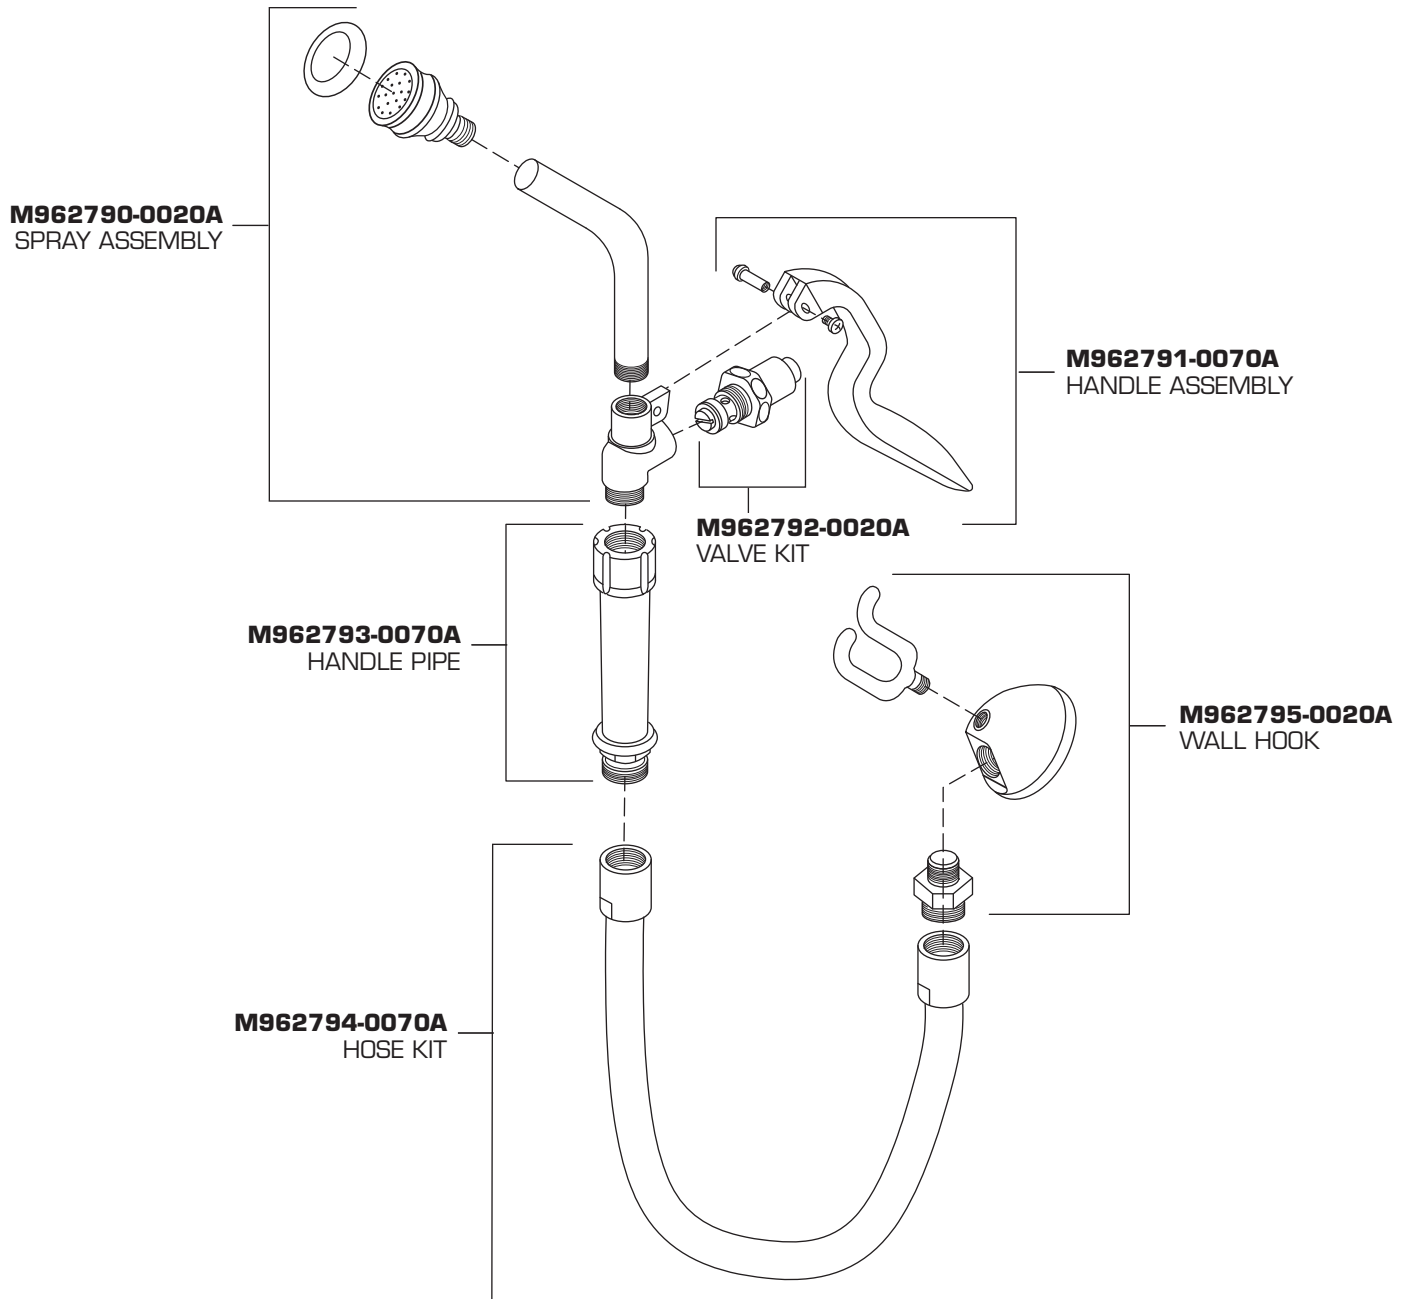

*American Standard*

**WALL MOUNT DOUBLE  
PEDAL VALVE  
WITH LONG PEDAL**

**MODEL NUMBER**

**7679.112**

**HOT LINE FOR HELP**

For toll-free information and answers to your questions, call:  
1 (800) 442-1902  
Weekdays 8:00 a.m. to 6:00 p.m. EST  
IN CANADA 1-800-387-0369 (TORONTO 1-905-306-1093)  
Weekdays 8:00 a.m. to 7:00 p.m. EST  
IN MEXICO 01-800-839-1200

Product names listed herein are trademarks of American Standard Inc.  
© AS America, Inc. 2009

REVISED 3/26/2012

*American Standard*

**BEDPAN CLEANSER  
WITH WALL NOZZLE  
WITH HOOK**

**MODEL NUMBER**

**7866.115**