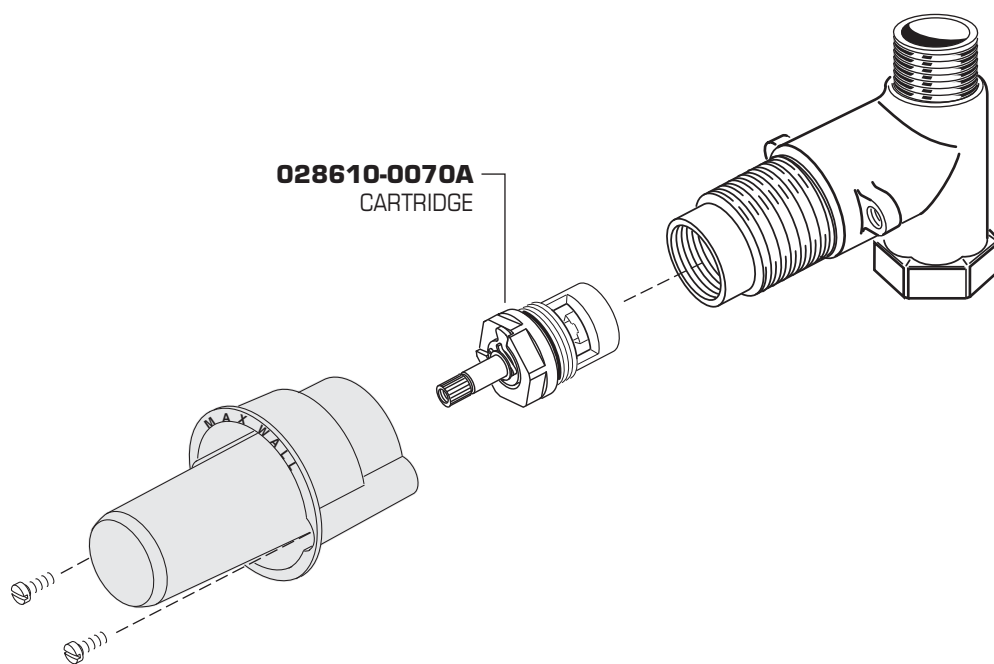

*American Standard*

**HERITAGE**  
AMARILIS

**IN-WALL  
ON/OFF VOLUME  
CONTROL VALVE  
3/4" INLET/OUTLET**

MODEL NUMBER

**R711**

**028610-0070A**  
CARTRIDGE

**066078-0070A**  
DEEP ROUGH KIT  
(SOLD SEPARATELY)