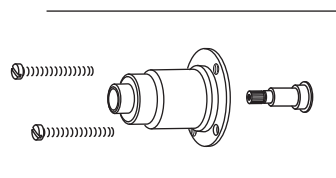

*American Standard*

**HERITAGE**  
AMARILIS

**IN-WALL  
ON/OFF VOLUME  
CONTROL VALVE  
3/4" INLET/OUTLET**

MODEL NUMBER

**R711**

**028610-0070A**  
CARTRIDGE

**066078-0070A**  
DEEP ROUGH KIT  
(SOLD SEPARATELY)