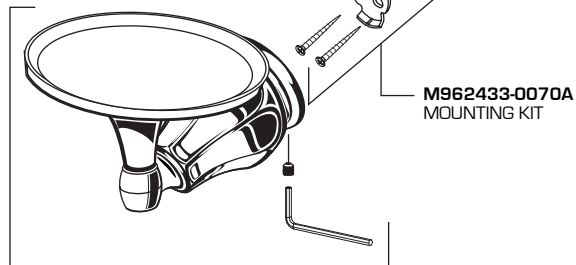

SOAP DISH

M962436-YYY0A
HOLDER ASSEMBLY

TUMBLER WITH TOOTHBRUSH HOLDER

M962436-YYY0A
HOLDER ASSEMBLY

Replace the "YYY" with appropriate finish code

CHROME	002
BRUSHED BRASS	275
SATIN	295

HOT LINE FOR HELP
For toll-free information and answers to your questions, call:
1-800-442-1902
Weekdays 8:00 a.m. to 8:00 p.m. EST
IN MEXICO 01-800-839-12-00
IN CANADA 1-800-387-0369 (TORONTO 1-905-306-1093)
Weekdays 8:00 a.m. to 7:00 p.m. EST

Product names listed herein are trademarks of American Standard Inc.
© American Standard Inc. 2005