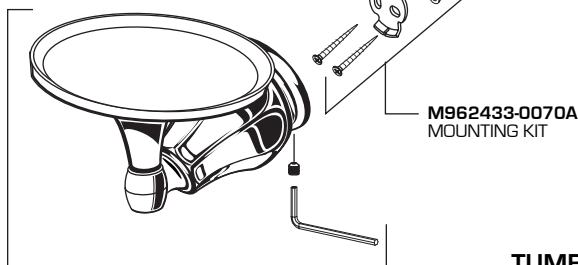

### ROBE HOOK

M962433-0070A  
MOUNTING KIT

### TOWEL RING

### SOAP DISH

M962436-YYY0A  
HOLDER ASSEMBLY