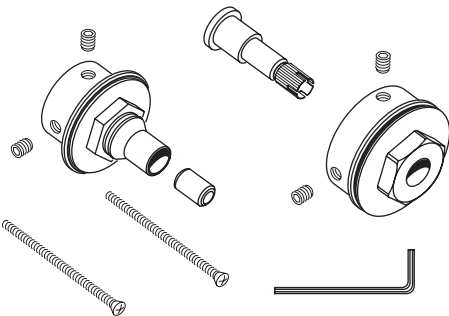

CERATHERM

CENTRAL THERMOSTAT LESS VOLUME CONTROL

MODEL NUMBERS

R510
R530

953950-0070A
CHECK STOP R510
(COLD BLUE)

A953971-0070A
CHECK STOP R530
(COLD BLUE)

A954820-0070A
THERMOSTAT CARTRIDGE
R510

954040-0070A
THERMOSTAT CARTRIDGE
R530

953963-0070A
HANDLE
EXTENSION

953951-0070A
CHECK STOP R510
(HOT RED)

A953972-0070A
CHECK STOP R530
(HOT RED)

912647-0070A
O-RING

953957-0070A
TEMPERATURE
CALIBRATION
UNIT

**963434-0020A DEEP ROUGH KIT
SOLD SEPARATELY**