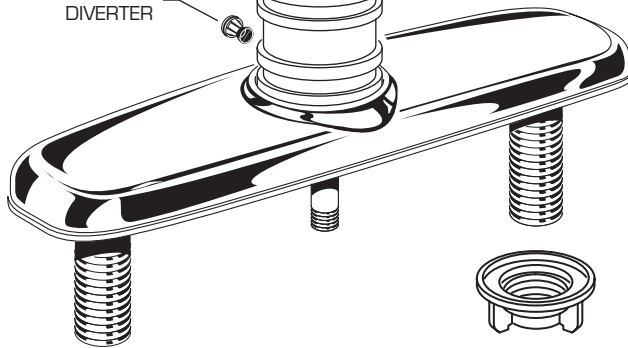

**023527-0070A**  
CARTRIDGE SCREWS

**023529-0070A**  
CARTRIDGE

**060365-0020A**  
SPOUT

**M922881-0020A**  
AERATOR, 1.5gpm/5.7Lmin.  
**066070-0020A**  
AERATOR, 2.2gpm/8.3L/min.

**060366-0070A**  
SPOUT SEAL KIT

**060343-0070A**  
DISC WITH SEALS

**042850-0070A**  
DIVERTER

**065800-0070A**  
ATTACHMENT NUT

**024220-0070A**  
SUPPLY NUT

**M953667-0020A**  
HANDSPRAY & HOSE

**030760-0020A**  
SPRAY HOLDER

**HOT LINE FOR HELP**