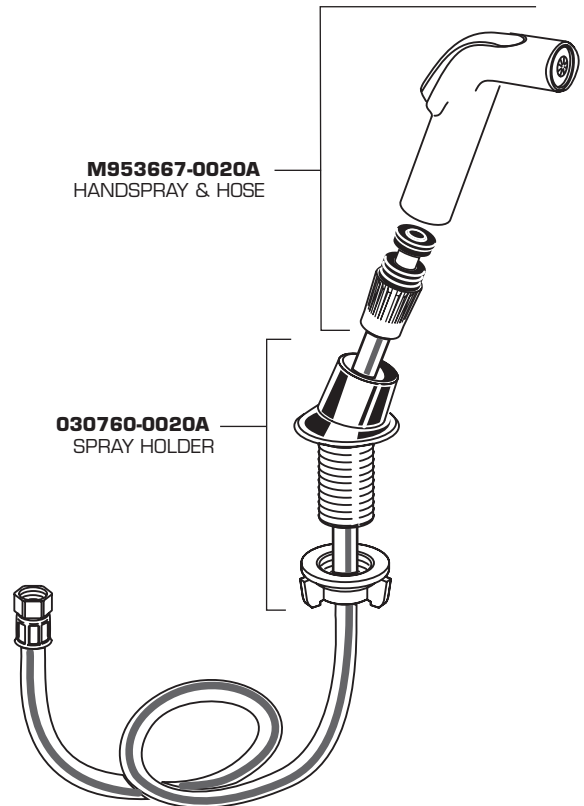

**023527-0070A**  
CARTRIDGE SCREWS

**023529-0070A**  
CARTRIDGE

**060365-0020A**  
SPOUT

**M922881-0020A**  
AERATOR, 1.5gpm/5.7Lmin.  
**066070-0020A**  
AERATOR, 2.2gpm/8.3L/min.

**060366-0070A**  
SPOUT SEAL KIT

**060343-0070A**  
DISC WITH SEALS

**042850-0070A**  
DIVERTER

**065800-0070A**  
ATTACHMENT NUT

**024220-0070A**  
SUPPLY NUT

**M953667-0020A**  
HANDSPRAY & HOSE

**030760-0020A**  
SPRAY HOLDER

**HOT LINE FOR HELP**