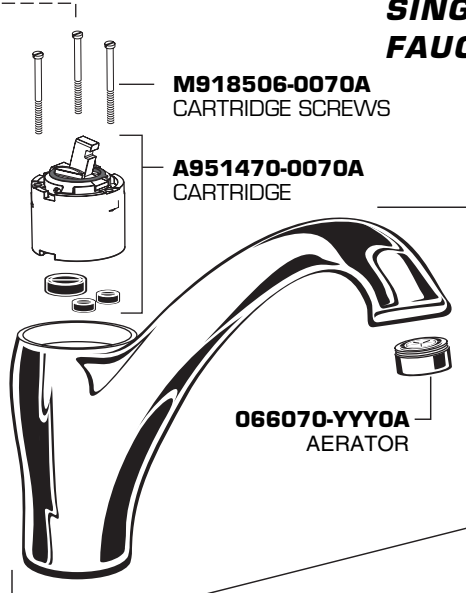

## LAKELAND SINGLE CONTROL KITCHEN FAUCET WITH CAST SPOUT

MODEL NUMBERS

**4114.001**  
**4114.003**

**M962338-YYY0A**  
HANDLE KIT

**042850-0070A**  
DIVERTER

**M907552-YYY0A**  
ESCUTCHEON

**M962298-0070A**  
SPACER AND SEAL

**M962339-YYY0A**  
ESCUTCHEON AND  
PUTTY PLATE

**M953667-YYY0A**  
HANDSPRAY & HOSE

**M953040-YYY0A**  
SPRAY HOLDER

Replace the "YYY" with  
appropriate finish code

CHROME	002
STAINLESS STEEL	075

**060467-0070A**  
MOUNTING KIT