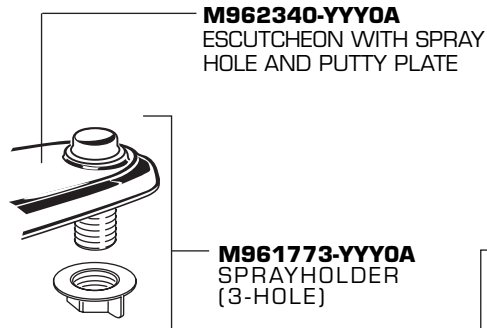

## LAKELAND SINGLE CONTROL KITCHEN FAUCET WITH CAST SPOUT

MODEL NUMBERS

**4114.001**  
**4114.003**

**M962338-YYY0A**  
HANDLE KIT

**042850-0070A**  
DIVERTER

**M907552-YYY0A**  
ESCUTCHEON

**M962298-0070A**  
SPACER AND SEAL

**M962339-YYY0A**  
ESCUTCHEON AND  
PUTTY PLATE

**M953667-YYY0A**  
HANDSPRAY & HOSE

**M953040-YYY0A**  
SPRAY HOLDER

Replace the "YYY" with  
appropriate finish code

CHROME	002
STAINLESS STEEL	075

**060467-0070A**  
MOUNTING KIT