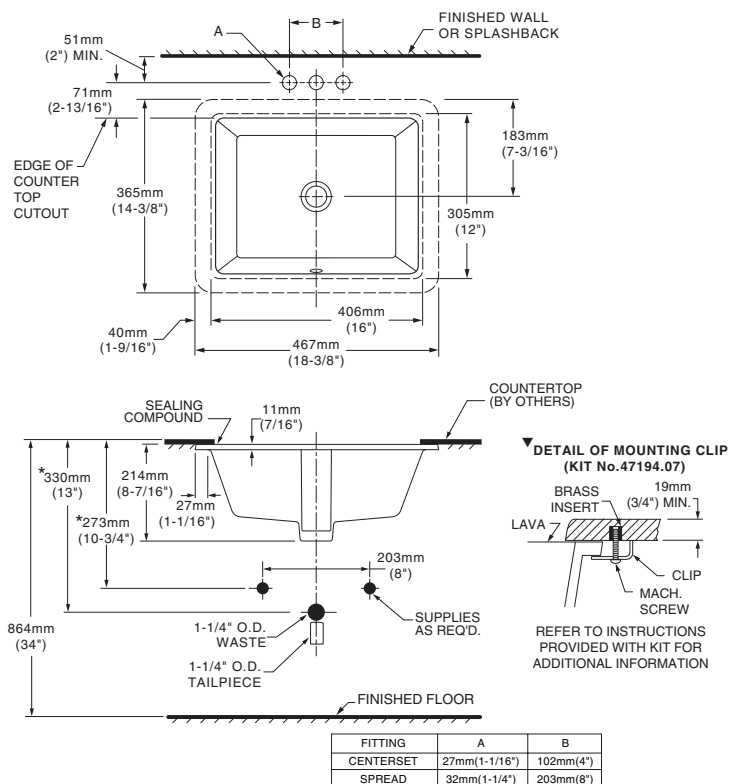

RATTAN™ UNDERCOUNTER SINK

- Made from vitreous china
- Unglazed rim
- Front overflow
- Luxurious style designed for solid surface counters
- Features delicate basketweave pattern designed into an undercounter lavatory, creating an intriguing complexity.
- 16" x 12" Rectangle Bowl
- Center drain
- Fits standard rectangle openings
- Vitreous China construction provides durability and easy cleaning
- Supplied with undercounter mounting kit and template

0615.000 Unglazed Rim

18-3/4" x 14-5/16" (467 x 364mm)

Bowl Size:

16" (406mm) wide,
12" (305mm) front to back,
6" (152mm) deep

Compliance Certifications -

Meets or Exceeds the Following Specifications:

- ASME A112.19.2M for Vitreous China Fixtures
- CAN/CSA B45 series

To Be Specified

- Color: White
- Faucet*:
- Faucet Finish:
- Supplies:
- 1-1/4" Trap:

* See faucet section for additional models available

NOTES:

WE RECOMMEND USING BASIN AS A TEMPLATE TO DETERMINE PROPER CONTOUR. CUT COUNTERTOP 38MM (1-1/2") INSIDE BASIN CONTOUR.

FITTINGS NOT INCLUDED AND MUST BE ORDERED SEPARATELY.

* DIMENSIONS SHOWN FOR LOCATION OF SUPPLIED AND "P" TRAP ARE SUGGESTED.

▼ UNDERCOUNTER MOUNTING KIT SUPPLIED WITH SINK.

IMPORTANT: Dimensions of fixtures are nominal and may vary within the range of tolerances established by ANSI Standard A112.19.2. These measurements are subject to change or cancellation. No responsibility is assumed for use of superseded or voided pages.