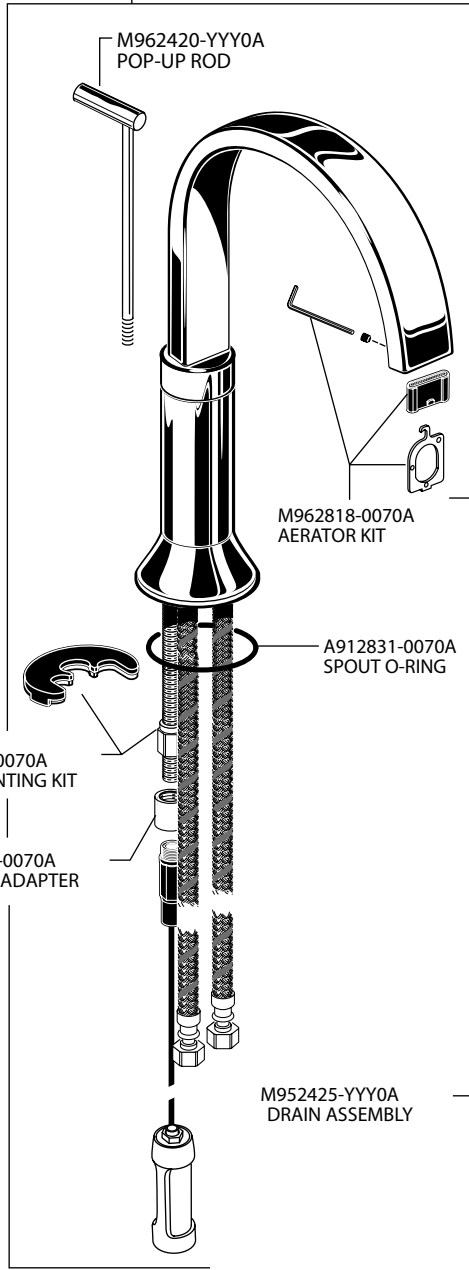

MODEL NUMBER

**7430.801**  
**7430.821**

M962837-YYY0A  
CROSS HANDLE  
ASSEMBLY

M962831-YYY0A  
LEFT LEVER  
HANDLE ASSEMBLY

M962830-YYY0A  
ESCUTCHEON KIT

918555-0070A  
HANDLE SCREW

617852-0070A  
HANDLE ADAPTER

994053-0070A  
CARTRIDGE

M961634-0070A  
VALVE  
MOUNTING  
KIT

024220-0070A  
COUPLING NUT

Replace the "YYY" with  
appropriate finish code

CHROME	002
SATIN NICKEL	295

A923480-0070A  
SPACER

M919660-0020A  
6" TAILPIECE  
(NOT INCLUDED  
WITH FAUCET)

M962817-YYY0A  
SPOUT KIT

M962420-YYY0A  
POP-UP ROD

M962818-0070A  
AERATOR KIT

A912831-0070A  
SPOUT O-RING

M962492-0070A  
MOUNTING KIT

M918462-0070A  
CABLE ADAPTER

M952425-YYY0A  
DRAIN ASSEMBLY

M962832-YYY0A  
RIGHT LEVER  
HANDLE ASSEMBLY

M962544-YYY0A  
STOPPER  
ASSEMBLY

M952430-0070A  
CABLE ASSEMBLY

M962457-YYY0A  
FLANGE  
ASSEMBLY

M922872-0070A  
CAM SEAT INSERT

M962552-0070A  
CAM ASSEMBLY

M913207-0070A  
TAILPIECE INSERT

A919661-0020A  
TAILPIECE