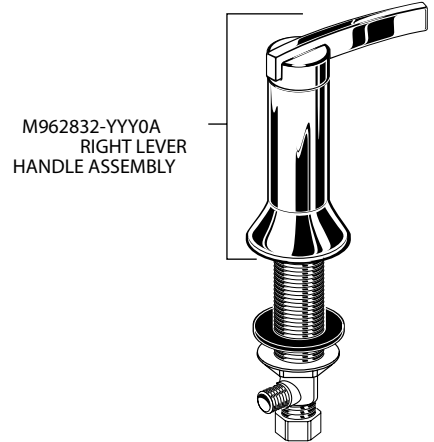

MODEL NUMBER

**7430.801**  
**7430.821**

M962837-YYY0A  
CROSS HANDLE  
ASSEMBLY

M962831-YYY0A  
LEFT LEVER  
HANDLE ASSEMBLY

M962830-YYY0A  
ESCUTCHEON KIT

918555-0070A  
HANDLE SCREW

617852-0070A  
HANDLE ADAPTER

994053-0070A  
CARTRIDGE

M961634-0070A  
VALVE  
MOUNTING  
KIT

024220-0070A  
COUPLING NUT

Replace the "YYY" with  
appropriate finish code

CHROME	002
SATIN NICKEL	295

A923480-0070A  
SPACER

M919660-0020A  
6" TAILPIECE  
(NOT INCLUDED  
WITH FAUCET)

M962817-YYY0A  
SPOUT KIT

M962420-YYY0A  
POP-UP ROD

M962818-0070A  
AERATOR KIT

A912831-0070A  
SPOUT O-RING

M962492-0070A  
MOUNTING KIT

M918462-0070A  
CABLE ADAPTER

M952425-YYY0A  
DRAIN ASSEMBLY

M962832-YYY0A  
RIGHT LEVER  
HANDLE ASSEMBLY

M962544-YYY0A  
STOPPER  
ASSEMBLY

M952430-0070A  
CABLE ASSEMBLY

M962457-YYY0A  
FLANGE  
ASSEMBLY

M922872-0070A  
CAM SEAT INSERT

M962552-0070A  
CAM ASSEMBLY

M913207-0070A  
TAILPIECE INSERT

A919661-0020A  
TAILPIECE