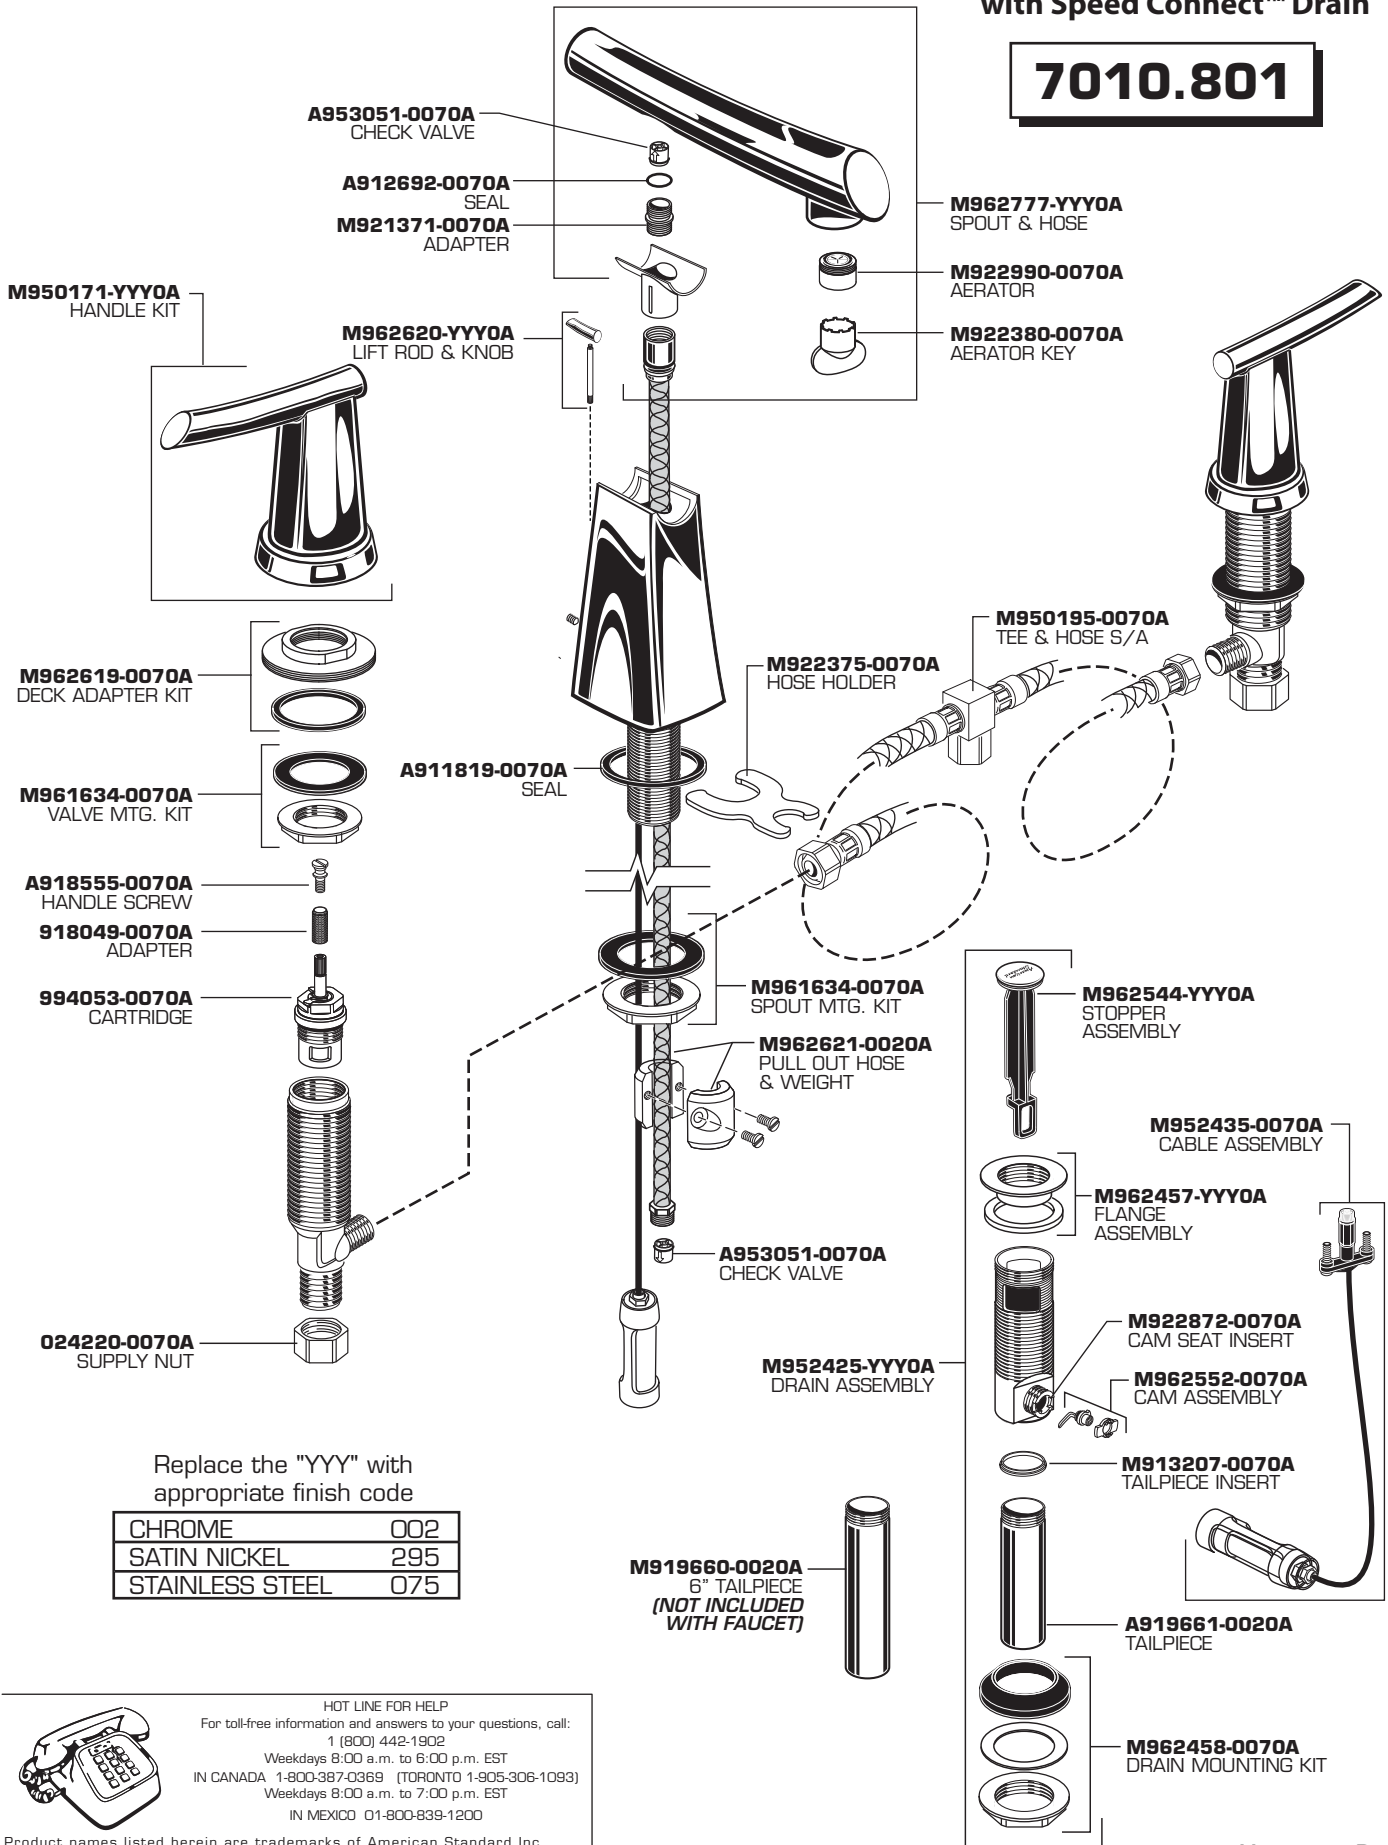

# American Standard

## GREEN TEA Spread Lavatory Faucet with Speed Connect™ Drain

# 7010.801

Replace the "YYY" with appropriate finish code

CHROME	002
SATIN NICKEL	295
STAINLESS STEEL	075

**HOT LINE FOR HELP**  
For toll-free information and answers to your questions, call:  
1 (800) 442-1902  
Weekdays 8:00 a.m. to 6:00 p.m. EST  
IN CANADA 1-800-387-0369 (TORONTO 1-905-306-1093)  
Weekdays 8:00 a.m. to 7:00 p.m. EST  
IN MEXICO 01-800-839-1200