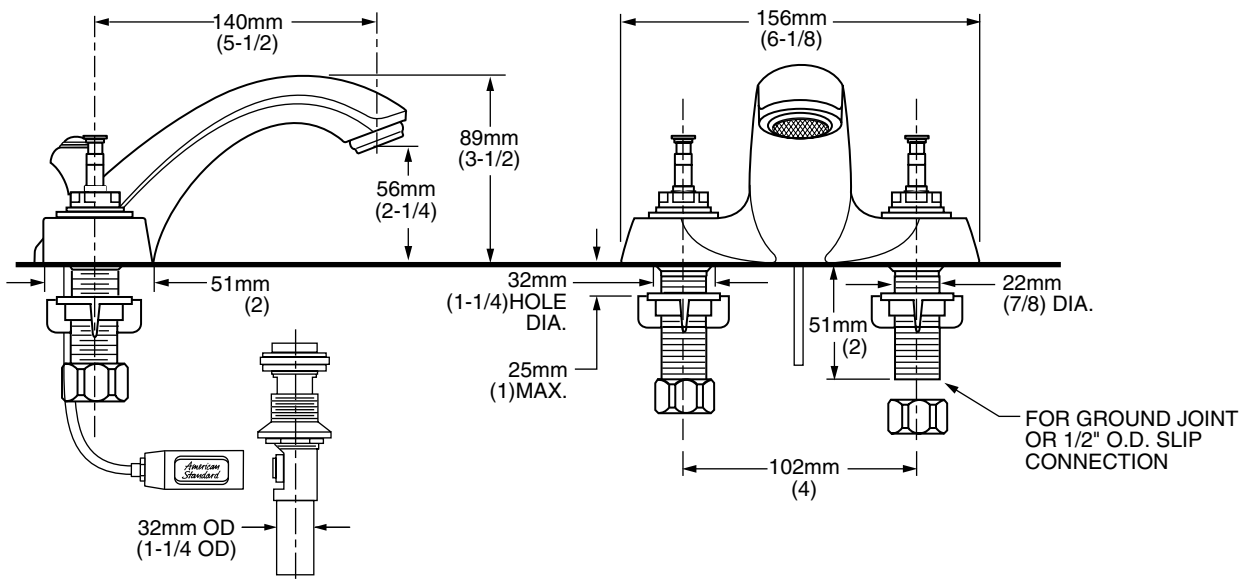

7411.712 Shown

**MODEL NUMBER:**

- 7411.712 Hampton 2 Handle Centerset**  
Metal Speed Connect® Pop-up drain.  
Porcelain Lever handles. 
- 7411.722 Hampton 2 Handle Centerset**  
Metal Speed Connect Pop-up drain.  
Metal Cross handles. 
- 7411.732 Hampton 2 Handle Centerset**  
Metal Speed Connect Pop-up drain.  
Metal Lever handles. 

**GENERAL DESCRIPTION:**

Durable cast brass construction throughout. 1/4 turn washerless ceramic disc valve cartridges - reversible for use with either lever or cross handles. 20 inch (500mm) long flexible stainless steel drain cable is pre-assembled to faucet body. Metal Speed Connect® drain body with 1-1/4 inch (32mm) tail piece. 1.5 gpm/5.7L/min. maximum flow rate.

**Low Lead:** Meets NSF Standard 61/Section 9 & Prop 65 lead requirements.

**Exclusive Speed Connect Metal Drain:**

- Fewer Parts - installs in less time.
- No adjustments required - seals the first time, every time.
- Flexible stainless steel cable - installs effortlessly in tight spaces.

**Exclusive Handle Alignment System:** Allows fine tuning of handle position.

**Choice of Finishes:** Wide range of durable finishes.

**SUGGESTED SPECIFICATION:**

4" centerset lavatory faucet shall feature cast brass construction. Shall also feature 1/4 turn washerless ceramic disc valve cartridges that are reversible for use with cross or lever handles. Shall also feature a metal drain body with stainless steel cable actuation. Fitting shall be American Standard Model # 7411. ....