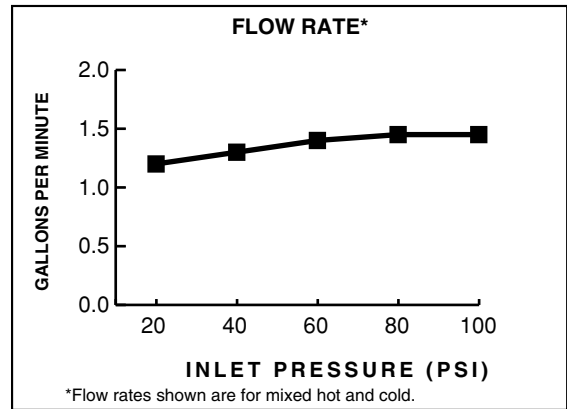

CODES AND STANDARDS

These products meet or exceed the following codes and standards:

- **ASME A112.18.1**
- **CSA B 125**
- **NSF 61/Section 9**

	Product Number	Description	Finish Options						
			Polished Chrome	PVD Blackened Bronze	PVD Polished Brass	PVD Satin/Chrome Mix	PVD Satin Nickel	PVD Satin/Brass	P. Chrome/PVD Brass Mix
			002	068	099	221	295	297	299
	7411.712	Hampton 2 Handle Centerset with Metal Speed Connect® Pop-up drain. Porcelain Lever handles.		N/A		N/A		N/A	N/A
	7411.722	Hampton 2 Handle Centerset with Metal Speed Connect Pop-up drain. Metal Cross handles.		N/A		N/A		N/A	N/A
	7411.732	Hampton 2 Handle Centerset with Metal Speed Connect Pop-up drain. Metal Lever handles.							

N/A = NOT AVAILABLE

Meets the American Disabilities Act Guidelines and **ANSI A117.1** Requirements for the physically challenged.